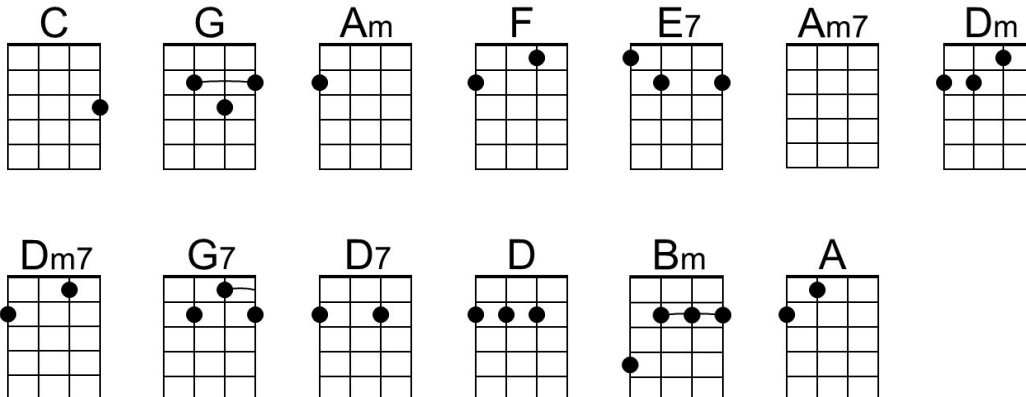

C G Am
We waited all through the year,
F C G
For the day to ap - pear
C E7 Am Am7 G
When we could be to-gether - in harmony,
C G Am
You know the time will come,
F C G
Peace on earth for every - one
C E7 Am Am7
And we can live forever,
Dm
In a world where we are free,
Dm7 G
Let it shine for you and me

Chorus

C
There's something about Christmas time,
F
Something about Christmas time
C Am G
That makes you wish it was Christmas every day
C
To see the joy in the children's eyes
F
The way that the old folks smile
C G C
Says that Christmas will never go a - way
C G Am
We're all as one to - night,
F C G
Makes no difference if you're black or white
C E7 Am G
'Cause we can sing to - gether in harmony.
C G Am
I know it's not too late;
F C G
The world would be a better place

C E7 Am Am7
If we can keep the spirit,
Dm
More than one day in the year
Dm7 G
Send a message loud and clear. **Chorus**
G C
It's the time of year when everyone's to - gether
G C
We'll celebrate here on Christmas day
Am
When the ones you love are there
D7 G
You can fe - el the magic in the air,
G7
You know it's everywhere

C
There's something about Christmas time
F A7
Something about Christmas time **Key Change**
D
There's something about Christmas time
G
Something about Christmas time
D Bm A
That makes you wish it was Christmas every day
D
To see the joy in the children's eyes
G
The way that the old folks smile
D A D
Says that Christmas will never go a - way
Outro
D A D
Says that Christmas will never go a - way.