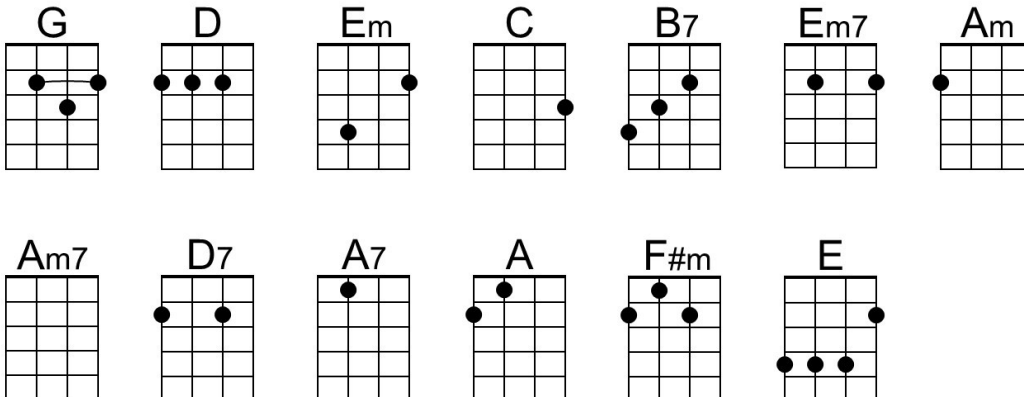

G D Em
We waited all through the year,
C G D
For the day to ap - pear
G B7 Em Em7 D
When we could be to-gether - in harmony,
G D Em
You know the time will come,
C G D
Peace on earth for every - one
G B7 Em Em7
And we can live forever,
Am
In a world where we are free,
Am7 D
Let it shine for you and me

Chorus

G
There's something about Christmas time,
C
Something about Christmas time
G Em D
That makes you wish it was Christmas every day
G
To see the joy in the children's eyes
C
The way that the old folks smile
G D G
Says that Christmas will never go a - way
G D Em
We're all as one to - night,
C G D
Makes no difference if you're black or white
G B7 Em D
'Cause we can sing to - gether in harmony.
G D Em
I know it's not too late;
C G D
The world would be a better place

G B7 Em Em7
If we can keep the spirit,
Am
More than one day in the year
Am7 D
Send a message loud and clear. Chorus
D G
It's the time of year when everyone's to - gether
D G
We'll celebrate here on Christmas day
Em
When the ones you love are there
A7 D
You can fe - el the magic in the air,
D7
You know it's everywhere

G
There's something about Christmas time
C E7
Something about Christmas time Key Change
(2x)
A
There's something about Christmas time
D
Something about Christmas time
A F#m E
That makes you wish it was Christmas every day
A
To see the joy in the children's eyes
D
The way that the old folks smile
A E A
Says that Christmas will never go a - way
Outro
A E A
Says that Christmas will never go a - way