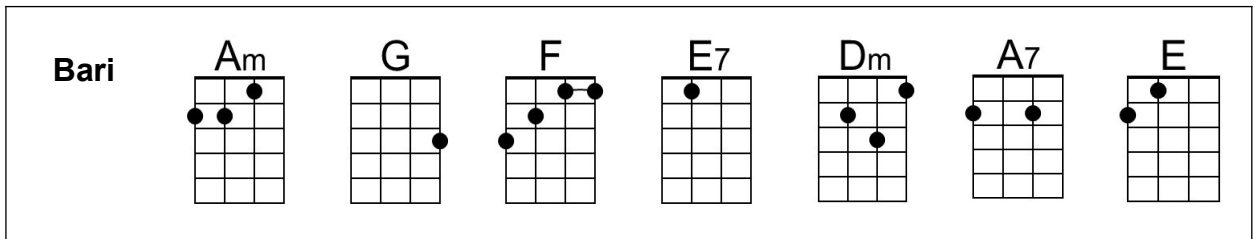

'Zat You, Santa Claus? (Jack Fox, 1953)

'Zat you, Santa Claus? by Louis Armstrong and the Commanders, 1953

Intro Am G F E7 Am G F E7

Am G F E7
Gifts I'm preparin' for some Christmas sharin'
Am G F - E7 Am G
But I pause be-cause hangin' my stockin'
F E7 Dm E7
I can hear a knockin'. 'Zat you, Santa Claus?

Am G F E7
Sure is dark out, ain't the slightest spark out
Am G F - E7 Am G
Pardon my clackin' jaws! Who's there? Who is it?
F E7 Dm E7
Uh, stoppin' for a visit? Is 'Zat you, Santa Claus?
A7 Dm
Are you bringin' a present for me
A7 Dm
Something pleasantly pleasant for me
G Dm
Bet it's just what I've been waitin' for
E E7
Would you mind slippin' it under the door?

Am G F E7
Cold winds are howlin' Or could that be growlin'?
Am G F - E7 Am G
My legs feel like straws My, my, oh me, my
F E7 Dm E7
Kindly will you reply, is 'zat you, Santa Claus?
A7 Dm
Whoa there, Santa, you gave me a scare
A7
___ Now stop your teasin', 'cause
Dm
I know you're there
G Dm
___ We don't believe in no goblins today,
E E7
But, I can't explain why I'm a-shakin' this way

Am G F E7
Bet I can see ole Santa through the keyhole,
Am G F - E7 Am G
I'll get to the cause. One peek and I'll try there,
F E7 Dm E7
Uh-oh there's an eye there, 'Zat you, Santa Claus?
E7
Please, oh please, I'm bendin' my knees,
Dm E7 Am G F E7
Say that's you, ___ Santa Claus!
Am G F E7 Am

Spoken: That's him alright! (jingle, jingle)