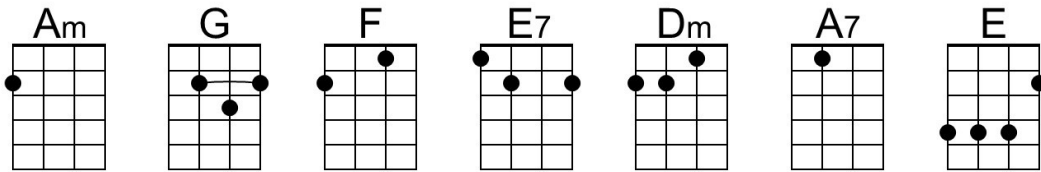

'Zat You, Santa Claus? (Jack Fox, 1953)

'Zat you, Santa Claus? by Louis Armstrong and the Commanders, 1953

Intro Am G F E7 Am G F E7

Am G F E7
Gifts I'm preparin' for some Christmas sharin'
Am G F - E7 Am G
But I pause be-cause hangin' my stockin'
F E7 Dm E7
I can hear a knockin'. 'Zat you, Santa Claus?

Am G F E7
Sure is dark out, ain't the slightest spark out
Am G F - E7 Am G
Pardon my clackin' jaws! Who's there? Who is it?
F E7 Dm E7
Uh, stoppin' for a visit? Is 'Zat you, Santa Claus?
A7 Dm
Are you bringin' a present for me
A7 Dm
Something pleasantly pleasant for me
G Dm
Bet it's just what I've been waitin' for
E E7
Would you mind slippin' it under the door?

Am G F E7
Cold winds are howlin' Or could that be growlin'?
Am G F - E7 Am G
My legs feel like straws My, my, oh me, my
F E7 Dm E7
Kindly will you reply, is 'zat you, Santa Claus?
A7 Dm
Whoa there, Santa, you gave me a scare
A7
___ Now stop your teasin', 'cause
Dm
I know you're there
G Dm
___ We don't believe in no goblins today,
E E7
But, I can't explain why I'm a-shakin' this way

Am G F E7
Bet I can see ole Santa through the keyhole,
Am G F - E7 Am G
I'll get to the cause. One peek and I'll try there,
F E7 Dm E7
Uh-oh there's an eye there, 'Zat you, Santa Claus?
E7
Please, oh please, I'm bendin' my knees,
Dm E7 Am G F E7
Say that's you, ___ Santa Claus!
Am G F E7 Am

Spoken: That's him alright! (jingle, jingle)