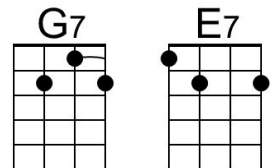

Baritone

A collection of baritone guitar chord diagrams for the following chords: G, C, Am, D7, Em, B7, D, A, Bm, G7, E7, and D. Each diagram shows the fretting on a six-string baritone guitar.