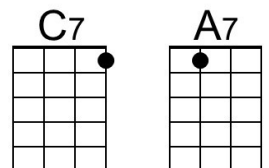

G Em Am D Em G7

Hang a shining star upon the highest bough

C Am D7 G C Am G

And have yourself a merry little Christmas now.

Repeat From Chorus

Outro

C Am D7 G C Am G

And have yourself a merry little Christmas now.

Baritone

Baritone guitar chord diagrams for Intro and Chorus: C, F, Dm, G7, Am, E7, D, Em, C7, A7, G

Have Yourself a Merry Little Christmas

(Hugh Martin and Ralph Blane, 1943, 1957)

Have Yourself a Merry Little Christmas by Frank Sinatra (1957)

Repeat From Chorus

Outro

C Am D7 G C Am G

And have yourself a merry little Christmas now.

Baritone

A collection of baritone guitar chord diagrams for the following chords: G, C, Am, D7, Em, B7, D, A, Bm, G7, E7, and D. Each diagram shows the fretting on a six-string baritone guitar.