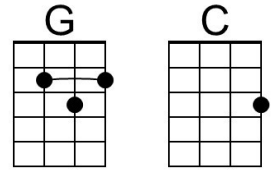

Have Yourself a Merry Little Christmas

(Hugh Martin and Ralph Blane, 1943, 1957)

Have Yourself a Merry Little Christmas by Frank Sinatra (1957)

Intro G - C - Am - D7

G Em Am D7 G Em Am D7

Have yourself a merry little Christmas, let your heart be light

G Em Am D7 B7 E7 A D7

From now on, our troubles will be out of sight

G Em Am D7 G Em Am D7

Have yourself a merry little Christmas, make the yule-tide gay

G Em Am B7 G7

From now on, our troubles will be miles a-way