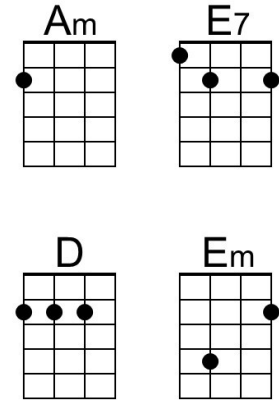

C Am Dm G7 E7 A7 D G7

From now on, our troubles will be out of sight

C Am Dm G7 C Am Dm G7

Have yourself a merry little Christmas, make the yule-tide gay

C Am Dm E7 C7

From now on, our troubles will be miles a-way

G Em Am D Em G7

Hang a shining star upon the highest bough

C Am D7 G C Am G

And have yourself a merry little Christmas now.

Repeat From Chorus

Outro

C Am D7 G C Am G

And have yourself a merry little Christmas now.

Baritone

Baritone guitar chord diagrams for Intro and Chorus: C, F, Dm, G7, Am, E7, D, Em, C7, A7, G

Have Yourself a Merry Little Christmas

(Hugh Martin and Ralph Blane, 1943, 1957)

Have Yourself a Merry Little Christmas by Frank Sinatra (1957)

Repeat From Chorus

Outro

C Am D7 G C Am G

And have yourself a merry little Christmas now.

Baritone

A collection of baritone guitar chord diagrams for the following chords: G, C, Am, D7, Em, B7, D, A, Bm, G7, E7, and D. Each diagram shows the fretting on a six-string baritone guitar.