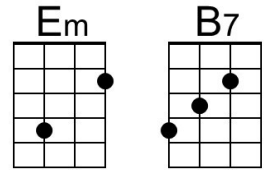

G Em Am D Em G7

Hang a shining star upon the highest bough

C Am D7 G C Am G

And have yourself a merry little Christmas now.

Repeat From Chorus

Outro

C Am D7 G C Am G

And have yourself a merry little Christmas now.

Baritone

Baritone guitar chord diagrams for Intro and Chorus: C, F, Dm, G7, Am, E7, D, Em, C7, A7, G

Have Yourself a Merry Little Christmas

(Hugh Martin and Ralph Blane, 1943, 1957)

Have Yourself a Merry Little Christmas by Frank Sinatra (1957)

Intro G - C - Am - D7

G Em Am D7 G Em Am D7

Have yourself a merry little Christmas, let your heart be light

G Em Am D7 B7 E7 A D7

From now on, our troubles will be out of sight

G Em Am D7 G Em Am D7

Have yourself a merry little Christmas, make the yule-tide gay

G Em Am D7 G Em Am D7

Through the years we all will be to-gether, if the fates allow

G Em Am D Em G7

Hang a shining star upon the highest bough

C Am D7 G C Am G

And have yourself a merry little Christmas now.