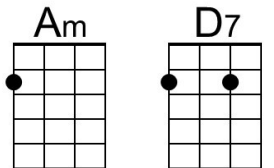

Have Yourself a Merry Little Christmas

(Hugh Martin and Ralph Blane, 1943, 1957)

Have Yourself a Merry Little Christmas by Frank Sinatra (1957)

Intro G - C - Am - D7

G Em Am D7 G Em Am D7

Have yourself a merry little Christmas, let your heart be light

G Em Am D7 B7 E7 A D7

From now on, our troubles will be out of sight

G Em Am D7 G Em Am D7

Have yourself a merry little Christmas, make the yule-tide gay

G Em Am B7 G7

From now on, our troubles will be miles a-way