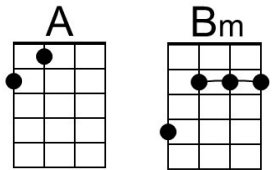

G Em Am D Em G7

Hang a shining star upon the highest bough

C Am D7 G C Am G

And have yourself a merry little Christmas now.

Repeat From Chorus

Outro

C Am D7 G C Am G

And have yourself a merry little Christmas now.

Baritone

Baritone guitar chord diagrams for Intro and Chorus: C, F, Dm, G7, Am, E7, D, Em, C7, A7, G

Have Yourself a Merry Little Christmas

(Hugh Martin and Ralph Blane, 1943, 1957)

Have Yourself a Merry Little Christmas by Frank Sinatra (1957)

Intro G - C - Am - D7

G Em Am D7 G Em Am D7

Have yourself a merry little Christmas, let your heart be light

G Em Am D7 B7 E7 A D7

From now on, our troubles will be out of sight

G Em Am D7 G Em Am D7

Have yourself a merry little Christmas, make the yule-tide gay

G Em Am D7 G Em Am D7

Through the years we all will be to-gether, if the fates allow

G Em Am D Em G7

Hang a shining star upon the highest bough

C Am D7 G C Am G

And have yourself a merry little Christmas now.