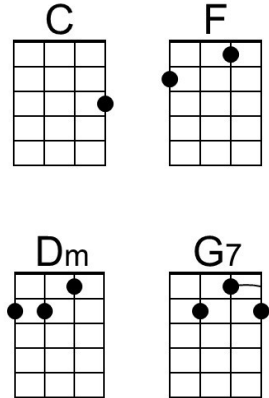

C Am Dm G7 E7 A7 D G7

From now on, our troubles will be out of sight

C Am Dm G7 C Am Dm G7

Have yourself a merry little Christmas, make the yule-tide gay

C Am Dm E7 C7

From now on, our troubles will be miles a-way

G Em Am D Em G7

Hang a shining star upon the highest bough

C Am D7 G C Am G

And have yourself a merry little Christmas now.

Repeat From Chorus

Outro

C Am D7 G C Am G

And have yourself a merry little Christmas now.

Baritone

Baritone guitar chord diagrams for Intro and Chorus: C, F, Dm, G7, Am, E7, D, Em, C7, A7, G

Have Yourself a Merry Little Christmas

(Hugh Martin and Ralph Blane, 1943, 1957)

Have Yourself a Merry Little Christmas by Frank Sinatra (1957)

Repeat From Chorus

Outro

C Am D7 G C Am G

And have yourself a merry little Christmas now.

Baritone

A collection of baritone guitar chord diagrams for the following chords: G, C, Am, D7, Em, B7, D, A, Bm, G7, E7, and D. Each diagram shows the fretting on a six-string baritone guitar.