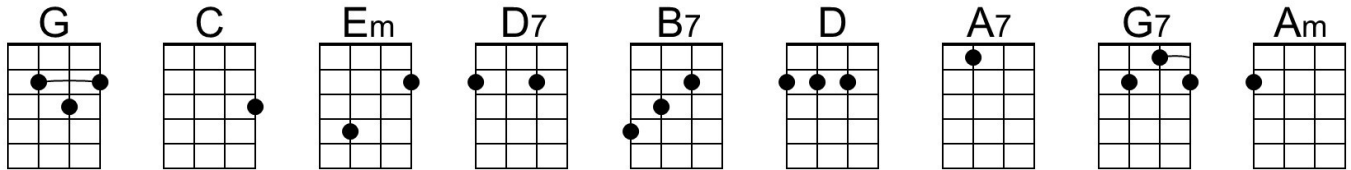

C
 All creation, join in praising
F C G7 C
 God, the Father, Spirit, Son,
C E7
 Evermore your voices rai-sing
Am E7 Am G D7 G
 To the e-ternal Three in One. **Refrain**

C
 Shepherds, in the fields abiding,
F C G7 C
 Watching o'er your flocks by night,
C E7
 God with man is now re-siding
Am E7 Am G D7 G
 Yon-der shines the infant light. **Refrain**

Baritone

Angels From The Realms of Glory

Lyrics by James Montgomery (1816); Music "Regent Square" by Henry Smart (1867)

Angels from the Realms of Glory played and sung by Zack von Menchhofen, St. John's Lutheran Church, Richlandtown, PA. Text is from the Evangelical Lutheran Worship Book. #275.

Intro (Chords for Refrain) (Start note: D)

G
 Angels, from the realms of glory,
C G Em D7 G
 Wing your flight o'er all the earth;
G B7
 Ye, who sang creation's sto-ry,
Em B7 Em D A7 D
 Now pro-claim Mes-si-ah's birth.

G
 All creation, join in praising
C G D7 G
 God, the Father, Spirit, Son,
G B7
 Evermore your voices rai-sing
Em B7 Em D A7 D
 To the e-ternal Three in One. **Refrain**

G
 Shepherds, in the fields abiding,
C G D7 G
 Watching o'er your flocks by night,
G B7
 God with man is now re-siding
Em B7 Em D A7 D
 Yon-der shines the infant light. **Refrain**