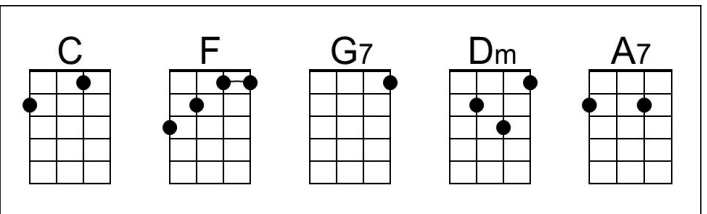

C
4. Good Master and good Mistress,
As you sit by the fire,
F **G7**
Pray think of us poor children
Dm **G7**
Are wandering in the mire. **Chorus**

C
5. Call up the Butler of this house,
Put on his golden ring;
F **G7**
Let him bring us a glass of beer,
Dm **G7**
And the better we shall sing. **Chorus**

C
6. Bring us out a table,
And spread it with a cloth;
F **G7**
Bring us out a mouldy cheese,
Dm **G7**
And your sweet Christmas loaf. **Chorus**

C
7. God bless the Master of this house,
Like-wise the Mistress too;
F **G7**
And all the little children
Dm **G7**
That round the table go. **Chorus**