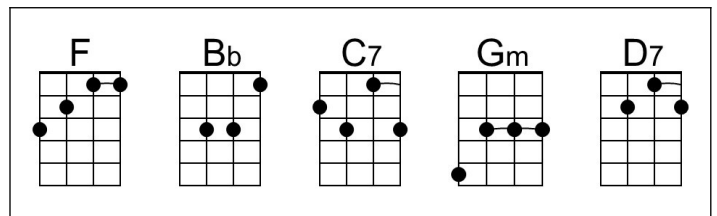

The Wassail Song

Alternate Title: "Here We Come A Wassailing"
Words & Music: English Traditional, 17th century
The Wassail Song by Tennessee Ernie Ford

Intro (Chords for verse)

F
1. Here we come a wassailing
A-mong the leaves so green,
Bb **C7**
Here we come a wandering
Gm **C7**
So fair to be seen.

Chorus

F **Bb** **F**
Love and joy come to you,
F **Bb** **F**
And to you your wassail too,
F **D7**
And God bless you and
Gm **F** **C7**
Send you a happy New Year.
F **Gm** **C7** **F**
And God send you a Happy New Year

F
2. Our wassail cup is made
Of the good rosemary tree,
Bb **C7**
And so is your beer
Gm **C7**
Of the best bar-ley. **Chorus**

F
3. We are not daily beggars
That beg from door to door,
Bb **C7**
But we are neighbours' children
Gm **C7**
Whom you have seen be-fore. **Chorus**

F
4. Good Master and good Mistress,
As you sit by the fire,
Bb **C7**
Pray think of us poor children
Gm **C7**
Are wandering in the mire. **Chorus**

F
5. Call up the Butler of this house,
Put on his golden ring;
Bb **C7**
Let him bring us a glass of beer,
Gm **C7**
And the better we shall sing. **Chorus**

F
6. Bring us out a table,
And spread it with a cloth;
Bb **C7**
Bring us out a mouldy cheese,
Gm **C7**
And your sweet Christmas loaf. **Chorus**

F
7. God bless the Master of this house,
Like-wise the Mistress too;
Bb **C7**
And all the little children
Gm **C7**
That round the table go. **Chorus**