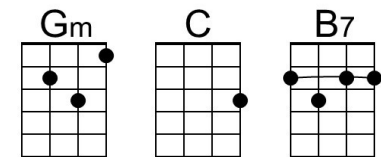

Walking in the Air

Howard Blake (1982) for the animated film "The Snowman"

Walking in the Air, The Snowman by Peter Auty

Intro (4 Measures) Am

Am Am Am G
 We're walking in the air ___ We're floating in the moonlit sky
 Dm F - Am
 The people far below are sleeping as we fly

E7 Am D7 G
 Children gaze open mouth Taken by surprise
 Gm C F B7 E
 Nobody down below believes their eyes

Am Am Am G
 We're surfing in the air ___ We're swimming in the frozen sky
 Dm F - Am
 We're drifting over icy mountains floating by

E7 Am D7 G
 Suddenly swooping low on an ocean deep
 Gm C F B7 E
 Arousing of a mighty monster from its sleep

Bari

A collection of guitar chord diagrams for Bari guitar, including Am, G, Dm, F, E7, D7, Gm, C, B7, Bb, and D.

Em Em Em D
 We're surfing in the air We're swimming in the frozen sky
 Am C - Em
 We're drifting over icy mountains floating by

Bari

B7 Em A7 D
 Suddenly swooping low on an ocean deep
 Dm G C F#7 B
 Arousing of a mighty monster from its sleep