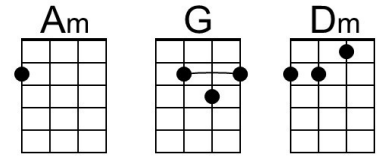

Walking in the Air

Howard Blake (1982) for the animated film "The Snowman"

Walking in the Air, The Snowman by Peter Auty

Intro (4 Measures) Am

Am Am Am G
 We're walking in the air ___ We're floating in the moonlit sky
 Dm F - Am
 The people far below are sleeping as we fly

E7 Am D7 G
 Children gaze open mouth Taken by surprise
 Gm C F B7 E
 Nobody down below believes their eyes

Am Am Am G
 We're surfing in the air ___ We're swimming in the frozen sky
 Dm F - Am
 We're drifting over icy mountains floating by

E7 Am D7 G
 Suddenly swooping low on an ocean deep
 Gm C F B7 E
 Arousing of a mighty monster from its sleep

Bari

A collection of guitar chord diagrams for Bari guitar, including Am, G, Dm, F, E7, D7, Gm, C, B7, Bb, and D.

Em Em Em D
 We're surfing in the air We're swimming in the frozen sky
 Am C - Em
 We're drifting over icy mountains floating by

Bari

B7 Em A7 D
 Suddenly swooping low on an ocean deep
 Dm G C F#7 B
 Arousing of a mighty monster from its sleep