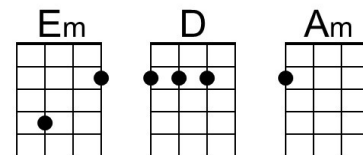

Walking in the Air

Howard Blake (1982) for the animated film "The Snowman"

Walking in the Air, The Snowman by Peter Auty

Intro (4 Measures) Em

Em   Em   Em   D
We're walking in the air   We're floating in the moonlit sky
Am   C   - Em
The people far below are sleeping as we fly

Em   Em   Em   D
I'm holding very tight   I'm riding in the midnight blue
Am   C   - Em
I'm finding I can fly so high above with you