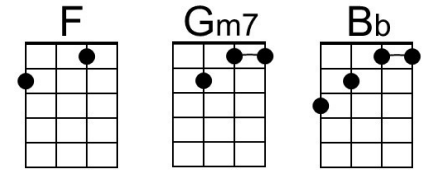

**Dm7 F G C**  
 With peace on earth good will to men

**Baritone**

Baritone guitar chord diagrams for C, Dm7, F, Am, G7, B7, Em, A7, and G. The diagrams show the fretting for each chord on a six-string baritone guitar.

Gm7 C7 Am D7  
 For hate is strong and mocks the song

Gm7 C7  
 Of peace on earth good will to men.

F Dm Gm7 C7  
 Then peel the bells more loud and deep

Dm E7 Am  
 God is not dead nor does he sleep

Gm7 C7 Am D7  
 The wrong shall fail the right pre-vail

Gm7 C7 F  
 With peace on earth good will to men

Gm7 Bb C F  
 With peace on earth good will to men

**Baritone**

Fingerings for F, Gm7, B, Dm, C7, E7, Am, D7, and C chords on a baritone guitar. F: 1st fret, 2nd string; 2nd fret, 4th string; 3rd fret, 5th string. Gm7: 2nd fret, 2nd string; 3rd fret, 3rd string; 4th fret, 4th string; 5th fret, 5th string. B: 2nd fret, 2nd string; 3rd fret, 3rd string; 4th fret, 4th string; 5th fret, 5th string. Dm: 2nd fret, 2nd string; 3rd fret, 3rd string; 4th fret, 4th string. C7: 2nd fret, 5th string; 3rd fret, 4th string; 4th fret, 3rd string; 5th fret, 2nd string. E7: 2nd fret, 2nd string; 3rd fret, 3rd string; 4th fret, 4th string; 5th fret, 5th string. Am: 2nd fret, 2nd string; 3rd fret, 3rd string; 4th fret, 4th string. D7: 2nd fret, 2nd string; 3rd fret, 3rd string; 4th fret, 4th string; 5th fret, 5th string. C: 3rd fret, 5th string; 4th fret, 4th string; 5th fret, 3rd string; 6th fret, 2nd string.