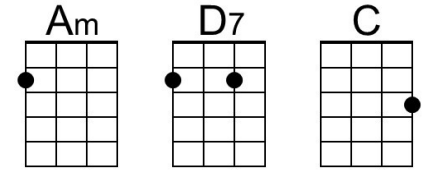

**Dm7 F G C**  
 With peace on earth good will to men

**Baritone**

Baritone guitar chord diagrams for C, Dm7, F, Am, G7, B7, Em, A7, and G. The diagrams show the fretting for each chord on a six-string baritone guitar.

Gm7 C7 Am D7  
 For hate is strong and mocks the song

Gm7 C7  
 Of peace on earth good will to men.

F Dm Gm7 C7  
 Then peel the bells more loud and deep

Dm E7 Am  
 God is not dead nor does he sleep

Gm7 C7 Am D7  
 The wrong shall fail the right pre-vail

Gm7 C7 F  
 With peace on earth good will to men

Gm7 Bb C F  
 With peace on earth good will to men

**Baritone**

Fingerings for F, Gm7, B, Dm, C7, E7, Am, D7, and C chords on a baritone guitar. F: 1st fret, 2nd string; 2nd fret, 4th string; 3rd fret, 5th string. Gm7: 2nd fret, 2nd string; 3rd fret, 3rd string; 4th fret, 4th string; 5th fret, 5th string. B: 2nd fret, 2nd string; 3rd fret, 3rd string; 4th fret, 4th string; 5th fret, 5th string. Dm: 2nd fret, 2nd string; 3rd fret, 3rd string; 4th fret, 4th string. C7: 2nd fret, 5th string; 3rd fret, 4th string; 4th fret, 3rd string; 5th fret, 2nd string. E7: 2nd fret, 2nd string; 3rd fret, 3rd string; 4th fret, 4th string; 5th fret, 5th string. Am: 2nd fret, 2nd string; 3rd fret, 3rd string; 4th fret, 4th string. D7: 2nd fret, 2nd string; 3rd fret, 3rd string; 4th fret, 4th string; 5th fret, 5th string. C: 3rd fret, 5th string; 4th fret, 4th string; 5th fret, 3rd string; 6th fret, 2nd string.