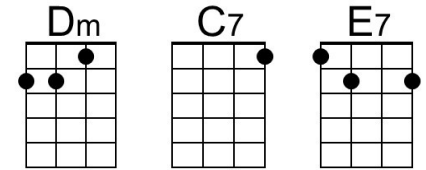

**Dm7 F G C**  
 With peace on earth good will to men

**Baritone**

Baritone guitar chord diagrams for C, Dm7, F, Am, G7, B7, Em, A7, and G. The diagrams show the fretting for each chord on a six-string baritone guitar.

Gm7 C7 Am D7  
 For hate is strong and mocks the song

Gm7 C7  
 Of peace on earth good will to men.

F Dm Gm7 C7  
 Then peel the bells more loud and deep

Dm E7 Am  
 God is not dead nor does he sleep

Gm7 C7 Am D7  
 The wrong shall fail the right pre-vail

Gm7 C7 F  
 With peace on earth good will to men

Gm7 Bb C F  
 With peace on earth good will to men

**Baritone**

Fingerings for F, Gm7, B, Dm, C7, E7, Am, D7, and C chords on a baritone guitar. F: 1st fret, 2nd string; 2nd fret, 4th string; 3rd fret, 5th string. Gm7: 2nd fret, 2nd string; 3rd fret, 3rd string; 4th fret, 4th string; 5th fret, 5th string. B: 2nd fret, 2nd string; 3rd fret, 3rd string; 4th fret, 4th string; 5th fret, 5th string. Dm: 2nd fret, 2nd string; 3rd fret, 3rd string; 4th fret, 4th string. C7: 2nd fret, 5th string; 3rd fret, 4th string; 4th fret, 3rd string; 5th fret, 2nd string. E7: 2nd fret, 2nd string; 3rd fret, 3rd string; 4th fret, 4th string; 5th fret, 5th string. Am: 2nd fret, 2nd string; 3rd fret, 3rd string; 4th fret, 4th string. D7: 2nd fret, 2nd string; 3rd fret, 3rd string; 4th fret, 4th string; 5th fret, 5th string. C: 3rd fret, 5th string; 4th fret, 4th string; 5th fret, 3rd string; 6th fret, 2nd string.