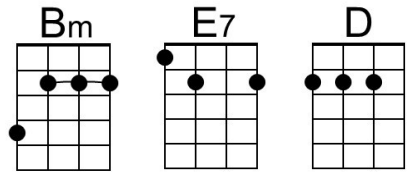

I Heard The Bells On Christmas Day

(Henry Wadsworth Longfellow, 1864; Music by Johnny Marks, 1956)

I Heard The Bells On Christmas Day by Burl Ives (1965)

Intro Am7 | D7 | Bm | E7 | Am7 | D7
Ahhhhhhhhhhhhhhh (Last 2 lines of verse)

G **Em** **Am7** **D7**
I heard the bells on Christmas day

Em **F#7** **Bm**
Their old familiar carols play

Am7 **D7** **Bm** **E7**
And wild and sweet the words re-peat

Am7 **D7**
Of peace on earth good will to men

G **Em** **Am7** **D7**
I thought of how the day had come

Em **F#7** **Bm**
The belfries of all Christen-dom

Am7 **D7** **Bm** **E7**
Had rung so long the unbroken song

Am7 **D7** **G**
Of peace on earth good will to men

G **Em** **Am7** **D7**
And in des-pair I bowed my head

Em **F#7** **Bm**
There is no peace on earth I said

Am7 **D7** **Bm** **E7**
For hate is strong and mocks the song

Am7 **D7**
Of peace on earth good will to men.

G **Em** **Am7** **D7**
Then peel the bells more loud and deep

Em **F#7** **Bm**
God is not dead nor does he sleep

Am7 **D7** **Bm** **E7**
The wrong shall fail the right pre-vail

Am7 **D7** **G**
With peace on earth good will to men

Am7 **C** **D** **G**
With peace on earth good will to men