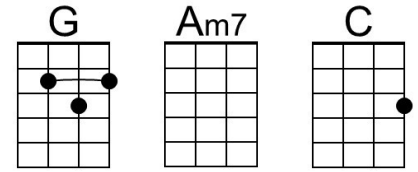

I Heard The Bells On Christmas Day

(Henry Wadsworth Longfellow, 1864; Music by Johnny Marks, 1956)

I Heard The Bells On Christmas Day by Burl Ives (1965)

Intro Am7 | D7 | Bm | E7 | Am7 | D7
Ahhhhhhhhhhhhhhh (Last 2 lines of verse)

G **Em** **Am7** **D7**
I heard the bells on Christmas day

Em **F#7** **Bm**
Their old familiar carols play

Am7 **D7** **Bm** **E7**
And wild and sweet the words re-peat

Am7 **D7**
Of peace on earth good will to men

G **Em** **Am7** **D7**
I thought of how the day had come

Em **F#7** **Bm**
The belfries of all Christen-dom

Am7 **D7** **Bm** **E7**
Had rung so long the unbroken song

Am7 **D7** **G**
Of peace on earth good will to men

G **Em** **Am7** **D7**
And in des-pair I bowed my head

Em **F#7** **Bm**
There is no peace on earth I said

Am7 **D7** **Bm** **E7**
For hate is strong and mocks the song

Am7 **D7**
Of peace on earth good will to men.

G **Em** **Am7** **D7**
Then peel the bells more loud and deep

Em **F#7** **Bm**
God is not dead nor does he sleep

Am7 **D7** **Bm** **E7**
The wrong shall fail the right pre-vail

Am7 **D7** **G**
With peace on earth good will to men

Am7 **C** **D** **G**
With peace on earth good will to men