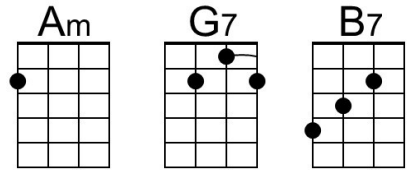

**C Am Dm7 G7**  
 And in des-pair I bowed my head

**Am B7 Em**  
 There is no peace on earth I said

**Dm7 G7 Em A7**  
 For hate is strong and mocks the song

**Dm7 G7**  
 Of peace on earth good will to men.

**C Am Dm7 G7**  
 Then peel the bells more loud and deep

**Am B7 Em**  
 God is not dead nor does he sleep

**Dm7 G7 Em A7**  
 The wrong shall fail the right pre-vail

**Dm7 G7 C**  
 With peace on earth good will to men

**Dm7 F G C**  
 With peace on earth good will to men

**Baritone**

Baritone guitar chord diagrams for C, Dm7, F, Am, G7, B7, Em, A7, and G. The diagrams show the fretting for each chord on a six-string baritone guitar.

Gm7 C7 F  
 With peace on earth good will to men

Gm7 Bb C F  
 With peace on earth good will to men

**Baritone**

Fingerings for F, Gm7, B, Dm, C7, E7, Am, D7, and C chords on a baritone guitar. F: 1st fret, 2nd string; 2nd fret, 4th string; 3rd fret, 5th string. Gm7: 2nd fret, 2nd string; 3rd fret, 3rd string; 4th fret, 4th string; 5th fret, 5th string. B: 2nd fret, 2nd string; 3rd fret, 3rd string; 4th fret, 4th string; 5th fret, 5th string. Dm: 2nd fret, 2nd string; 3rd fret, 3rd string; 4th fret, 4th string. C7: 2nd fret, 5th string; 3rd fret, 4th string; 4th fret, 3rd string; 5th fret, 2nd string. E7: 2nd fret, 2nd string; 3rd fret, 3rd string; 4th fret, 4th string; 5th fret, 5th string. Am: 2nd fret, 2nd string; 3rd fret, 3rd string; 4th fret, 4th string. D7: 2nd fret, 2nd string; 3rd fret, 3rd string; 4th fret, 4th string; 5th fret, 5th string. C: 3rd fret, 5th string; 4th fret, 4th string; 5th fret, 3rd string; 6th fret, 2nd string.