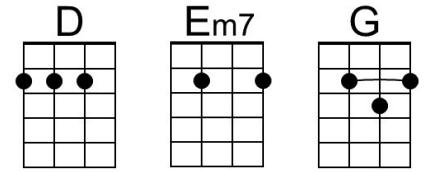

I Heard The Bells On Christmas Day

(Henry Wadsworth Longfellow, 1864; Music by Johnny Marks, 1956)

I Heard The Bells On Christmas Day by Burl Ives (1965)

Intro Em7 | A7 | F#m | B7 | Em7 | A7
Ahhhhhhhhhhhhhh (Last 2 lines of verse)

D Bm Em7 A7
I heard the bells on Christmas day

Bm C#7 F#m
Their old familiar carols play
Em7 A7 F#m B7
And wild and sweet the words re-peat

Em7 A7
Of peace on earth good will to men

D Bm Em7 A7
I thought of how the day had come

Bm C#7 F#m
The belfries of all Christen-dom
Em7 A7 F#m B7
Had rung so long the unbroken song

Em7 A7 D
Of peace on earth good will to men

D Bm Em7 A7
And in des-pair I bowed my head

Bm C#7 F#m
There is no peace on earth I said
Em7 A7 F#m B7
For hate is strong and mocks the song

Em7 A7
Of peace on earth good will to men.

D Bm Em7 A7
Then peel the bells more loud and deep

Bm C#7 F#m
God is not dead nor does he sleep
Em7 A7 F#m B7
The wrong shall fail the right pre-vail

Em7 A7 D
With peace on earth good will to men

Em7 G A D
With peace on earth good will to men

Baritone

Baritone guitar chord diagrams for D (x02321), Em7 (x02021), G (x32033), Bm (x21232), A7 (x02021), C#7 (x34333), F#m (x21232), B7 (x21232), and A (x02021).