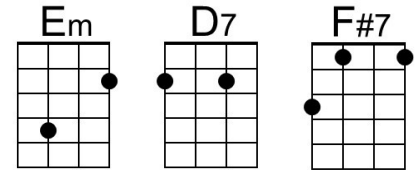

I Heard The Bells On Christmas Day

(Henry Wadsworth Longfellow, 1864; Music by Johnny Marks, 1956)

I Heard The Bells On Christmas Day by Burl Ives (1965)

Intro Am7 | D7 | Bm | E7 | Am7 | D7
Ahhhhhhhhhhhhhhh (Last 2 lines of verse)

G **Em** **Am7** **D7**
I heard the bells on Christmas day

Em **F#7** **Bm**
Their old familiar carols play

Am7 **D7** **Bm** **E7**
And wild and sweet the words re-peat

Am7 **D7**
Of peace on earth good will to men

G **Em** **Am7** **D7**
I thought of how the day had come

Em **F#7** **Bm**
The belfries of all Christen-dom

Am7 **D7** **Bm** **E7**
Had rung so long the unbroken song

Am7 **D7** **G**
Of peace on earth good will to men

G **Em** **Am7** **D7**
And in des-pair I bowed my head

Em **F#7** **Bm**
There is no peace on earth I said

Am7 **D7** **Bm** **E7**
For hate is strong and mocks the song

Am7 **D7**
Of peace on earth good will to men.

G **Em** **Am7** **D7**
Then peel the bells more loud and deep

Em **F#7** **Bm**
God is not dead nor does he sleep

Am7 **D7** **Bm** **E7**
The wrong shall fail the right pre-vail

Am7 **D7** **G**
With peace on earth good will to men

Am7 **C** **D** **G**
With peace on earth good will to men