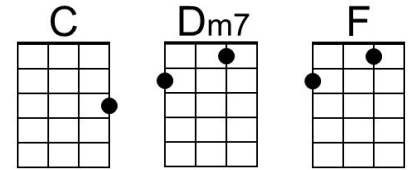

**C Am Dm7 G7**  
 And in des-pair I bowed my head

**Am B7 Em**  
 There is no peace on earth I said

**Dm7 G7 Em A7**  
 For hate is strong and mocks the song

**Dm7 G7**  
 Of peace on earth good will to men.

**C Am Dm7 G7**  
 Then peel the bells more loud and deep

**Am B7 Em**  
 God is not dead nor does he sleep

**Dm7 G7 Em A7**  
 The wrong shall fail the right pre-vail

**Dm7 G7 C**  
 With peace on earth good will to men

**Dm7 F G C**  
 With peace on earth good will to men

**Baritone**

Baritone guitar chord diagrams for C, Dm7, F, Am, G7, B7, Em, A7, and G. The diagrams show the fretting for each chord on a six-string baritone guitar.

Gm7 C7 F  
 With peace on earth good will to men

Gm7 Bb C F  
 With peace on earth good will to men

**Baritone**

Fingerings for F, Gm7, B, Dm, C7, E7, Am, D7, and C chords on a baritone guitar. F: 1st fret, 2nd string; 2nd fret, 4th string; 3rd fret, 5th string. Gm7: 2nd fret, 2nd string; 3rd fret, 3rd string; 4th fret, 4th string; 5th fret, 5th string. B: 2nd fret, 2nd string; 3rd fret, 3rd string; 4th fret, 4th string; 5th fret, 5th string. Dm: 2nd fret, 2nd string; 3rd fret, 3rd string; 4th fret, 4th string. C7: 2nd fret, 5th string; 3rd fret, 4th string; 4th fret, 3rd string; 5th fret, 2nd string. E7: 2nd fret, 2nd string; 3rd fret, 3rd string; 4th fret, 4th string; 5th fret, 5th string. Am: 2nd fret, 2nd string; 3rd fret, 3rd string; 4th fret, 4th string. D7: 2nd fret, 2nd string; 3rd fret, 3rd string; 4th fret, 4th string; 5th fret, 5th string. C: 3rd fret, 5th string; 4th fret, 4th string; 5th fret, 3rd string; 6th fret, 2nd string.