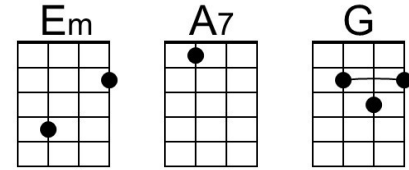

**C Am Dm7 G7**  
 And in des-pair I bowed my head

**Am B7 Em**  
 There is no peace on earth I said

**Dm7 G7 Em A7**  
 For hate is strong and mocks the song

**Dm7 G7**  
 Of peace on earth good will to men.

**C Am Dm7 G7**  
 Then peel the bells more loud and deep

**Am B7 Em**  
 God is not dead nor does he sleep

**Dm7 G7 Em A7**  
 The wrong shall fail the right pre-vail

**Dm7 G7 C**  
 With peace on earth good will to men

**Dm7 F G C**  
 With peace on earth good will to men

**Baritone**

Baritone guitar chord diagrams for C, Dm7, F, Am, G7, B7, Em, A7, and G. The diagrams show the fretting for each chord on a six-string baritone guitar.

Gm7 C7 F  
 With peace on earth good will to men

Gm7 Bb C F  
 With peace on earth good will to men

**Baritone**

Fingerings for F, Gm7, B, Dm, C7, E7, Am, D7, and C chords on a baritone guitar. F: 1st fret, 2nd string; 2nd fret, 4th string; 3rd fret, 5th string. Gm7: 2nd fret, 2nd string; 3rd fret, 3rd string; 4th fret, 4th string; 5th fret, 5th string. B: 2nd fret, 2nd string; 3rd fret, 3rd string; 4th fret, 4th string; 5th fret, 5th string. Dm: 2nd fret, 2nd string; 3rd fret, 3rd string; 4th fret, 4th string. C7: 2nd fret, 5th string; 3rd fret, 4th string; 4th fret, 3rd string; 5th fret, 2nd string. E7: 2nd fret, 2nd string; 3rd fret, 3rd string; 4th fret, 4th string; 5th fret, 5th string. Am: 2nd fret, 2nd string; 3rd fret, 3rd string; 4th fret, 4th string. D7: 2nd fret, 2nd string; 3rd fret, 3rd string; 4th fret, 4th string; 5th fret, 5th string. C: 3rd fret, 5th string; 4th fret, 4th string; 5th fret, 3rd string; 6th fret, 2nd string.