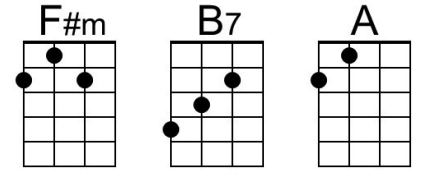

I Heard The Bells On Christmas Day

(Henry Wadsworth Longfellow, 1864; Music by Johnny Marks, 1956)

I Heard The Bells On Christmas Day by Burl Ives (1965)

Intro Em7 | A7 | F#m | B7 | Em7 | A7
Ahhhhhhhhhhhhhh (Last 2 lines of verse)

D Bm Em7 A7
I heard the bells on Christmas day

Bm C#7 F#m
Their old familiar carols play
Em7 A7 F#m B7
And wild and sweet the words re-peat

Em7 A7
Of peace on earth good will to men

D Bm Em7 A7
I thought of how the day had come

Bm C#7 F#m
The belfries of all Christen-dom
Em7 A7 F#m B7
Had rung so long the unbroken song

Em7 A7 D
Of peace on earth good will to men

D Bm Em7 A7
And in des-pair I bowed my head

Bm C#7 F#m
There is no peace on earth I said
Em7 A7 F#m B7
For hate is strong and mocks the song

Em7 A7
Of peace on earth good will to men.

D Bm Em7 A7
Then peel the bells more loud and deep

Bm C#7 F#m
God is not dead nor does he sleep
Em7 A7 F#m B7
The wrong shall fail the right pre-vail

Em7 A7 D
With peace on earth good will to men

Em7 G A D
With peace on earth good will to men

Baritone

Baritone guitar chord diagrams for D (x02321), Em7 (x02021), G (x32033), Bm (x21232), A7 (x02021), C#7 (x34333), F#m (x21232), B7 (x21232), and A (x02021).