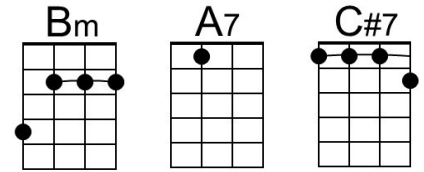

I Heard The Bells On Christmas Day

(Henry Wadsworth Longfellow, 1864; Music by Johnny Marks, 1956)

I Heard The Bells On Christmas Day by Burl Ives (1965)

Intro Em7 | A7 | F#m | B7 | Em7 | A7
Ahhhhhhhhhhhhhh (Last 2 lines of verse)

D Bm Em7 A7
I heard the bells on Christmas day

Bm C#7 F#m
Their old familiar carols play
Em7 A7 F#m B7
And wild and sweet the words re-peat

Em7 A7
Of peace on earth good will to men

D Bm Em7 A7
I thought of how the day had come

Bm C#7 F#m
The belfries of all Christen-dom
Em7 A7 F#m B7
Had rung so long the unbroken song

Em7 A7 D
Of peace on earth good will to men

D Bm Em7 A7
And in des-pair I bowed my head

Bm C#7 F#m
There is no peace on earth I said
Em7 A7 F#m B7
For hate is strong and mocks the song

Em7 A7
Of peace on earth good will to men.

D Bm Em7 A7
Then peel the bells more loud and deep

Bm C#7 F#m
God is not dead nor does he sleep
Em7 A7 F#m B7
The wrong shall fail the right pre-vail

Em7 A7 D
With peace on earth good will to men

Em7 G A D
With peace on earth good will to men

Baritone

Baritone guitar chord diagrams for D (x02321), Em7 (x02021), G (x32033), Bm (x21232), A7 (x02021), C#7 (x34333), F#m (x21232), B7 (x21232), and A (x02021).