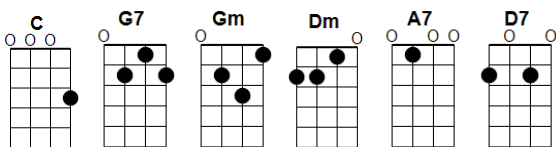

Blue Christmas – Billy Hayes and Jay Johnson Arr. – Pete McCarty

[C][C][C][C][G7][G7][G7][G7][C][C][C][C][G7STOP!]

I'll have a [C] blue Christmas with- [G7] out you
I'll be so [Dm] blue [G7] thinking a [C] bout you
De-co [Gm] rations of [A7] red on a [DM] green Christmas tree
[D7] Won't mean a thing dear, if [G7] you're not here with me [G7STOP!]
I'll have a [C] blue Christmas that's [G7] certain
And when that [Dm] blue [G7] heartache starts [C] hurtin'
You'll be [Gm] doin' all [A7] right with your [Dm] Christmas of white,
But [G7] I'll have a blue, blue [C] Christmas [CSTOP!]

KAZOOS ONLY!!!! NO SING!!!!

I'll have a [C] blue Christmas with- [G7] out you
I'll be so [Dm] blue [G7] thinking a [C] bout you
De-co [Gm] rations of [A7] red on a [DM] green Christmas tree
[D7] Won't mean a thing dear, if [G7] you're not here with me [G7STOP!]

SING!!!!

I'll have a [C] blue Christmas with- [G7] out you
I'll be so [Dm] blue [G7] thinking a [C] bout you
De-co [Gm] rations of [A7] red on a [DM] green Christmas Tree
[D7] Won't mean a thing dear, if [G7] you're not here with me [G7STOP!]
I'll have a [C] blue Christmas that's [G7] certain
And when that [Dm] blue [G7] heartache starts [C] hurtin'
You'll be [Gm] doin' all [A7] right with your [Dm] Christmas of white,
But [G7] I'll have a blue, blue [C] Christmas [G7]
But I'll have a blue, blue [C] Christmas [C][C][C][C][CSTOP!]

GCEA TUNING