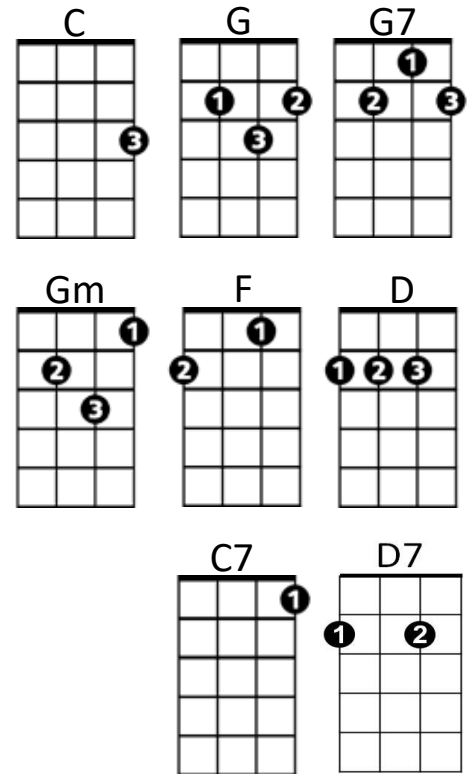

# Blue Christmas (Billy Hayes / Jay Johnson) Key C

**C** **G**  
 I'll have a blue Christmas without you  
**G7** **C** **C7**  
 I'll be so blue just thinking about you  
**Gm** **C** **F**  
 Decorations of red on a green Christmas tree  
**D** **G** **G7**  
 Won't be the same dear, if you're not here with me  
  
**C** **G**  
 And when those blue snowflakes start fallin'  
**G7** **C** **C7**  
 That's when those blue memories start callin'  
**Gm** **C** **F** **D7**  
 You'll be doin' alright with your Christmas of white  
**G** **C**  
 But I'll have a blue, blue, blue, blue Christmas

## Instrumental: C G G7 C

**C** **G**  
 I'll have a blue Christmas that's certain  
**G7** **C** **C7**  
 And when that blue heartache starts hurtin'  
**Gm** **C** **F** **D7**  
 You'll be doin' alright with your Christmas of white  
**G** **C** **C7**  
 But I'll have a blue, blue, blue, blue Christmas  
  
**Gm** **C** **F** **D7**  
 You'll be doin' alright with your Christmas of white  
**G** **C**  
 But I'll have a blue, blue, blue, blue Christmas

# Blue Christmas (Billy Hayes / Jay Johnson) Key G

**G** **D**  
 I'll have a blue Christmas without you  
**D7** **G** **G7**  
 I'll be so blue just thinking about you  
**Dm** **G** **C**  
 Decorations of red on a green Christmas tree  
**A** **D** **D7**  
 Won't be the same dear, if you're not here with me  
  
**G** **D**  
 And when those blue snowflakes start fallin'  
**D7** **G** **G7**  
 That's when those blue memories start callin'  
**Dm** **G** **C** **A7**  
 You'll be doin' alright with your Christmas of white  
**D** **G**  
 But I'll have a blue, blue, blue, blue Christmas