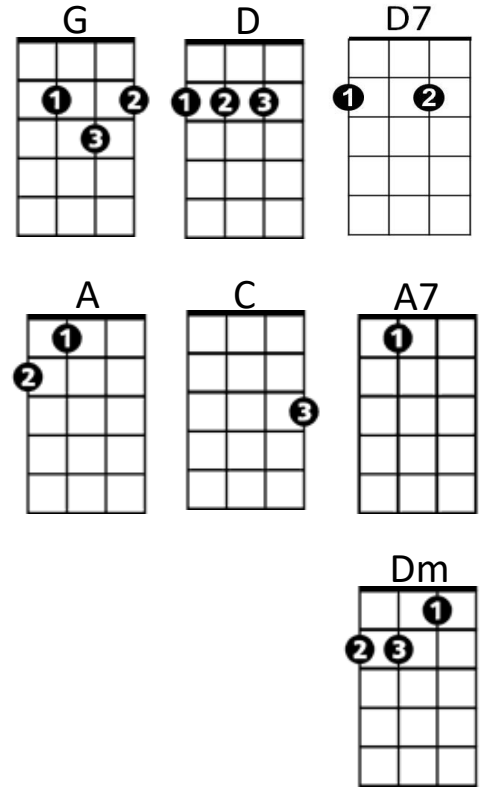

# Blue Christmas (Billy Hayes / Jay Johnson) Key C

**C** **G**  
 I'll have a blue Christmas without you  
**G7** **C** **C7**  
 I'll be so blue just thinking about you  
**Gm** **C** **F**  
 Decorations of red on a green Christmas tree  
**D** **G** **G7**  
 Won't be the same dear, if you're not here with me  
  
**C** **G**  
 And when those blue snowflakes start fallin'  
**G7** **C** **C7**  
 That's when those blue memories start callin'  
**Gm** **C** **F** **D7**  
 You'll be doin' alright with your Christmas of white  
**G** **C**  
 But I'll have a blue, blue, blue, blue Christmas

## Instrumental: C G G7 C

**C** **G**  
 I'll have a blue Christmas that's certain  
**G7** **C** **C7**  
 And when that blue heartache starts hurtin'  
**Gm** **C** **F** **D7**  
 You'll be doin' alright with your Christmas of white  
**G** **C** **C7**  
 But I'll have a blue, blue, blue, blue Christmas  
  
**Gm** **C** **F** **D7**  
 You'll be doin' alright with your Christmas of white  
**G** **C**  
 But I'll have a blue, blue, blue, blue Christmas

# Blue Christmas (Billy Hayes / Jay Johnson) Key G

**G** **D**  
 I'll have a blue Christmas without you  
**D7** **G** **G7**  
 I'll be so blue just thinking about you  
**Dm** **G** **C**  
 Decorations of red on a green Christmas tree  
**A** **D** **D7**  
 Won't be the same dear, if you're not here with me  
  
**G** **D**  
 And when those blue snowflakes start fallin'  
**D7** **G** **G7**  
 That's when those blue memories start callin'  
**Dm** **G** **C** **A7**  
 You'll be doin' alright with your Christmas of white  
**D** **G**  
 But I'll have a blue, blue, blue, blue Christmas