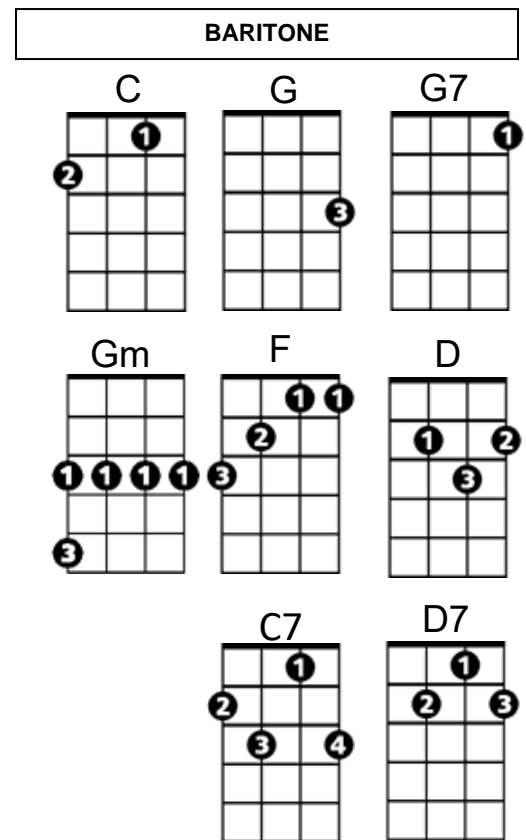

# Blue Christmas (Billy Hayes / Jay Johnson) Key C

**C** **G**  
 I'll have a blue Christmas without you  
**G7** **C** **C7**  
 I'll be so blue just thinking about you  
**Gm** **C** **F**  
 Decorations of red on a green Christmas tree  
**D** **G** **G7**  
 Won't be the same dear, if you're not here with me  
  
**C** **G**  
 And when those blue snowflakes start fallin'  
**G7** **C** **C7**  
 That's when those blue memories start callin'  
**Gm** **C** **F** **D7**  
 You'll be doin' alright with your Christmas of white  
**G** **C**  
 But I'll have a blue, blue, blue, blue Christmas

## Instrumental: C G G7 C

**C** **G**  
 I'll have a blue Christmas that's certain  
**G7** **C** **C7**  
 And when that blue heartache starts hurtin'  
**Gm** **C** **F** **D7**  
 You'll be doin' alright with your Christmas of white  
**G** **C** **C7**  
 But I'll have a blue, blue, blue, blue Christmas  
  
**Gm** **C** **F** **D7**  
 You'll be doin' alright with your Christmas of white  
**G** **C**  
 But I'll have a blue, blue, blue, blue Christmas

# Blue Christmas (Billy Hayes / Jay Johnson) Key G

**G** **D**  
 I'll have a blue Christmas without you  
**D7** **G** **G7**  
 I'll be so blue just thinking about you  
**Dm** **G** **C**  
 Decorations of red on a green Christmas tree  
**A** **D** **D7**  
 Won't be the same dear, if you're not here with me  
  
**G** **D**  
 And when those blue snowflakes start fallin'  
**D7** **G** **G7**  
 That's when those blue memories start callin'  
**Dm** **G** **C** **A7**  
 You'll be doin' alright with your Christmas of white  
**D** **G**  
 But I'll have a blue, blue, blue, blue Christmas