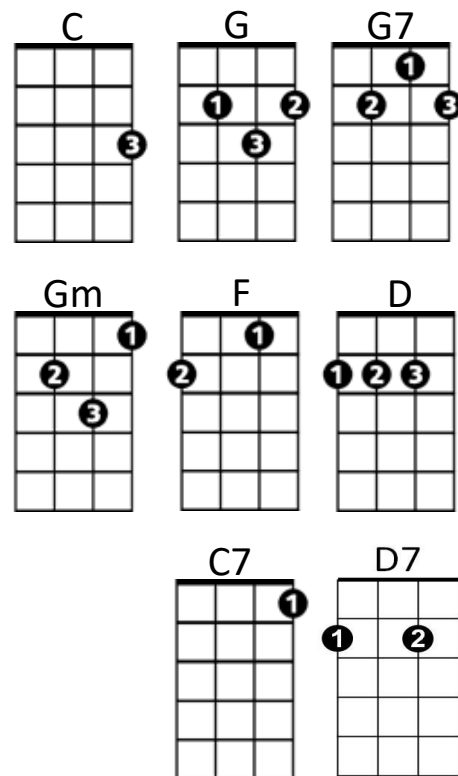

Blue Christmas (Billy Hayes / Jay Johnson) Key C

C **G**
 I'll have a blue Christmas without you
G7 **C** **C7**
 I'll be so blue just thinking about you
Gm **C** **F**
 Decorations of red on a green Christmas tree
D **G** **G7**
 Won't be the same dear, if you're not here with me

C **G**
 And when those blue snowflakes start fallin'
G7 **C** **C7**
 That's when those blue memories start callin'
Gm **C** **F** **D7**
 You'll be doin' alright with your Christmas of white
G **C**
 But I'll have a blue, blue, blue, blue Christmas

Instrumental: C G G7 C

C **G**
 I'll have a blue Christmas that's certain
G7 **C** **C7**
 And when that blue heartache starts hurtin'
Gm **C** **F** **D7**
 You'll be doin' alright with your Christmas of white
G **C** **C7**
 But I'll have a blue, blue, blue, blue Christmas

Gm **C** **F** **D7**
 You'll be doin' alright with your Christmas of white
G **C**
 But I'll have a blue, blue, blue, blue Christmas

Blue Christmas (Billy Hayes / Jay Johnson) Key G

G **D**
 I'll have a blue Christmas without you
D7 **G** **G7**
 I'll be so blue just thinking about you
Dm **G** **C**
 Decorations of red on a green Christmas tree
A **D** **D7**
 Won't be the same dear, if you're not here with me