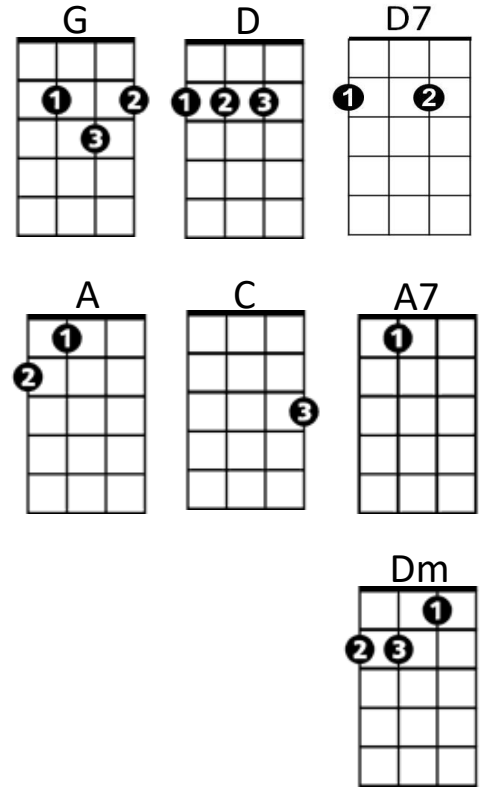

Blue Christmas (Billy Hayes / Jay Johnson) Key G

G **D**
I'll have a blue Christmas without you
D7 **G** **G7**
I'll be so blue just thinking about you
Dm **G** **C**
Decorations of red on a green Christmas tree
A **D** **D7**
Won't be the same dear, if you're not here with me

G **D**
And when those blue snowflakes start fallin'
D7 **G** **G7**
That's when those blue memories start callin'
Dm **G** **C** **A7**
You'll be doin' alright with your Christmas of white
D **G**
But I'll have a blue, blue, blue, blue Christmas