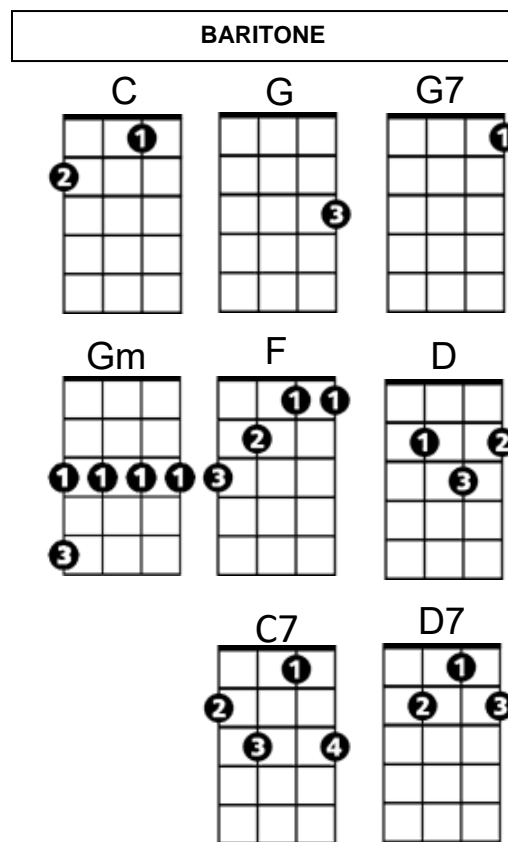

Blue Christmas (Billy Hayes / Jay Johnson) Key C

C **G**
 I'll have a blue Christmas without you
G7 **C** **C7**
 I'll be so blue just thinking about you
Gm **C** **F**
 Decorations of red on a green Christmas tree
D **G** **G7**
 Won't be the same dear, if you're not here with me

C **G**
 And when those blue snowflakes start fallin'
G7 **C** **C7**
 That's when those blue memories start callin'
Gm **C** **F** **D7**
 You'll be doin' alright with your Christmas of white
G **C**
 But I'll have a blue, blue, blue, blue Christmas

Instrumental: C G G7 C

C **G**
 I'll have a blue Christmas that's certain
G7 **C** **C7**
 And when that blue heartache starts hurtin'
Gm **C** **F** **D7**
 You'll be doin' alright with your Christmas of white
G **C** **C7**
 But I'll have a blue, blue, blue, blue Christmas

Gm **C** **F** **D7**
 You'll be doin' alright with your Christmas of white
G **C**
 But I'll have a blue, blue, blue, blue Christmas

Blue Christmas (Billy Hayes / Jay Johnson) Key G

G **D**
 I'll have a blue Christmas without you
D7 **G** **G7**
 I'll be so blue just thinking about you
Dm **G** **C**
 Decorations of red on a green Christmas tree
A **D** **D7**
 Won't be the same dear, if you're not here with me