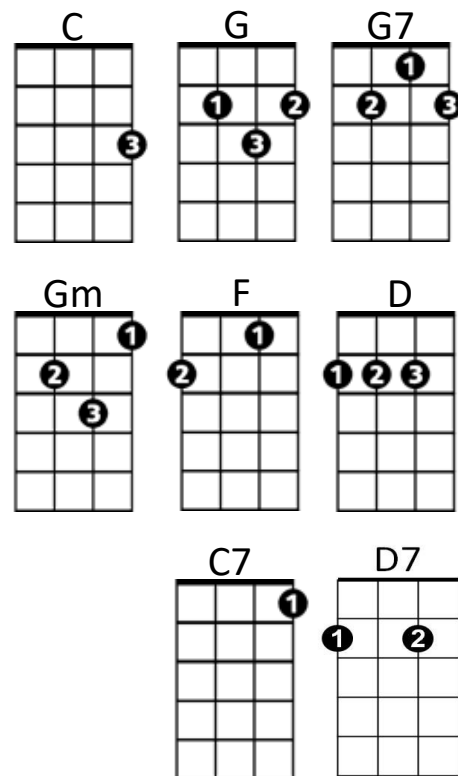

Blue Christmas (Billy Hayes / Jay Johnson) Key C

C **G**
 I'll have a blue Christmas without you
G7 **C** **C7**
 I'll be so blue just thinking about you
Gm **C** **F**
 Decorations of red on a green Christmas tree
D **G** **G7**
 Won't be the same dear, if you're not here with me

C **G**
 And when those blue snowflakes start fallin'
G7 **C** **C7**
 That's when those blue memories start callin'
Gm **C** **F** **D7**
 You'll be doin' alright with your Christmas of white
G **C**
 But I'll have a blue, blue, blue, blue Christmas

Instrumental: C G G7 C

C **G**
 I'll have a blue Christmas that's certain
G7 **C** **C7**
 And when that blue heartache starts hurtin'
Gm **C** **F** **D7**
 You'll be doin' alright with your Christmas of white
G **C** **C7**
 But I'll have a blue, blue, blue, blue Christmas

Gm **C** **F** **D7**
 You'll be doin' alright with your Christmas of white
G **C**
 But I'll have a blue, blue, blue, blue Christmas