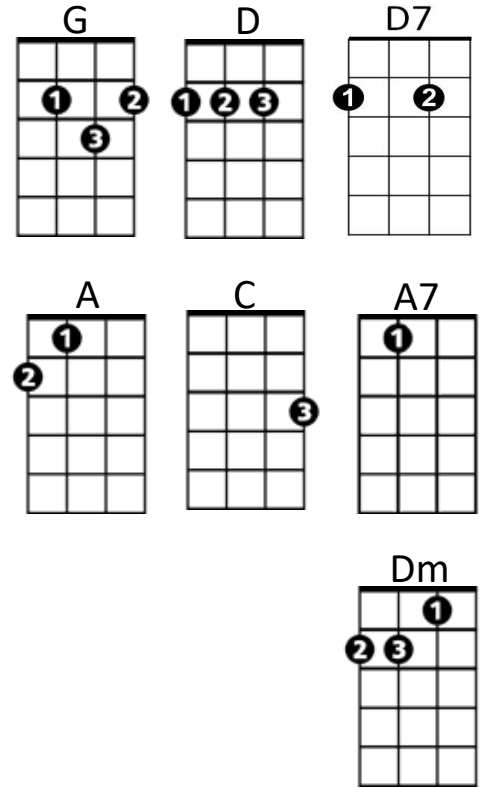

Blue Christmas (Billy Hayes / Jay Johnson) Key G

G **D**
 I'll have a blue Christmas without you
D7 **G** **G7**
 I'll be so blue just thinking about you
Dm **G** **C**
 Decorations of red on a green Christmas tree
A **D** **D7**
 Won't be the same dear, if you're not here with me

G **D**
 And when those blue snowflakes start fallin'
D7 **G** **G7**
 That's when those blue memories start callin'
Dm **G** **C** **A7**
 You'll be doin' alright with your Christmas of white
D **G**
 But I'll have a blue, blue, blue, blue Christmas

Instrumental: G D D7 G

G **D**
 I'll have a blue Christmas that's certain
D7 **G** **G7**
 And when that blue heartache starts hurtin'
Dm **G** **C** **A7**
 You'll be doin' alright with your Christmas of white
D **G** **G7**
 But I'll have a blue, blue, blue, blue Christmas

Dm **G** **C** **A7**
 You'll be doin' alright with your Christmas of white
D **G**
 But I'll have a blue, blue, blue, blue Christmas