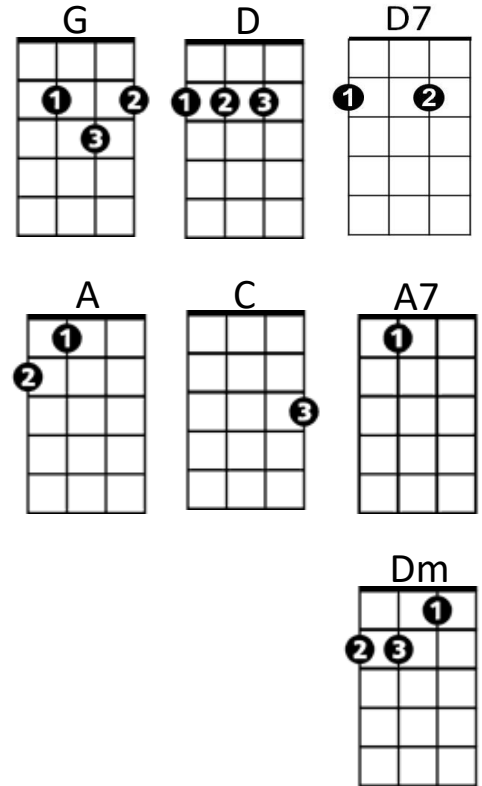

Blue Christmas (Billy Hayes / Jay Johnson) Key G

G **D**
 I'll have a blue Christmas without you
D7 **G** **G7**
 I'll be so blue just thinking about you
Dm **G** **C**
 Decorations of red on a green Christmas tree
A **D** **D7**
 Won't be the same dear, if you're not here with me

G **D**
 And when those blue snowflakes start fallin'
D7 **G** **G7**
 That's when those blue memories start callin'
Dm **G** **C** **A7**
 You'll be doin' alright with your Christmas of white
D **G**
 But I'll have a blue, blue, blue, blue Christmas

Instrumental: G D D7 G

G **D**
 I'll have a blue Christmas that's certain
D7 **G** **G7**
 And when that blue heartache starts hurtin'
Dm **G** **C** **A7**
 You'll be doin' alright with your Christmas of white
D **G** **G7**
 But I'll have a blue, blue, blue, blue Christmas

Dm **G** **C** **A7**
 You'll be doin' alright with your Christmas of white
D **G**
 But I'll have a blue, blue, blue, blue Christmas