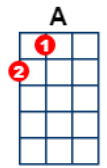

Blue Christmas

Elvis Presley

I'll have a [D] blue Christmas with-[A]out you,
 I'll be so blue just [A7] thinking a-[D]bout you. [D7]
 Decor-[D]ations of [D7] red on a [G] green Christmas [Em] tree,
 [E7] Won't be the same dear, if [A] you're not here with [A7] me.

And when those [D] blue snowflakes start [A] fallin'
 That's when those blue [A7] memories start [D] callin' [D7]
 You'll be [D] doin' all [D7] right with your [G] Christmas of [E7] white
 But [A] I'll have a blue, blue, blue, blue [D] Christmas. [A]

[D] Mmm mm mm mm [D] Mmm mm mm mm
 [A] Mmm mm mm mm [A] Mmm mm mm mm
 [A7] Mmm mm mm mm [A7] Mmm mm mm mm
 [D] Mmm mm mm mm mm mm

I'll have a [D] blue Christmas that's [A] certain
 And when that blue [A7] heartache starts [D] hurtin'
 You'll be [D] doin' all [D7] right with your [G] Christmas of [E7] white
 But [A] I'll have a blue, blue, blue, blue [D] Christmas. [A]