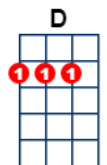

Blue Christmas

Elvis Presley

I'll have a [D] blue Christmas with-[A]out you,
 I'll be so blue just [A7] thinking a-[D]bout you. [D7]
 Decor-[D]ations of [D7] red on a [G] green Christmas [Em] tree,
 [E7] Won't be the same dear, if [A] you're not here with [A7] me.

And when those [D] blue snowflakes start [A] fallin'
 That's when those blue [A7] memories start [D] callin' [D7]
 You'll be [D] doin' all [D7] right with your [G] Christmas of [E7] white
 But [A] I'll have a blue, blue, blue, blue [D] Christmas. [A]

[D] Mmm mm mm mm [D] Mmm mm mm mm
 [A] Mmm mm mm mm [A] Mmm mm mm mm
 [A7] Mmm mm mm mm [A7] Mmm mm mm mm
 [D] Mmm mm mm mm mm mm

I'll have a [D] blue Christmas that's [A] certain
 And when that blue [A7] heartache starts [D] hurtin'
 You'll be [D] doin' all [D7] right with your [G] Christmas of [E7] white
 But [A] I'll have a blue, blue, blue, blue [D] Christmas. [A]