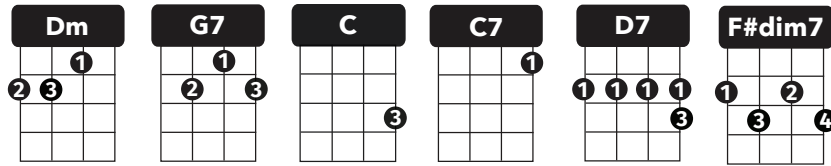

BLUE CHRISTMAS

by Bill Hayes and Jay Johnson

SWING STRUM: d- du d- du

TIMING: 1 strum per chord

INTRO

Dm G7 C G7/

VERSE

	C	C	G7	G7
I'll have a blue	Christmas	with-out	you	
	Dm	G7	C	C
I'll be so blue just	thinking	a-bout	you	
	C7	C7	Dm	Dm
Deco-rations of red on a	green	Christmas	tree	
	D7	D7	G7// - Dm//	G7/
Won't be the same, dear if	you're not	here with	me	

VERSE

	C	C	G7	G7
And when those blue	snowflakes	start	fallin'	
	Dm	G7	C	C
That's when those blue	memories	start	callin'	
	C7	C7	Dm	F#dim7
You'll be doin' al-right with your	Christmas of	white		
	G7	G7	C	C
But I'll have a blue, blue	Christmas			

ENDING

	G7	G7//	G7/ - G7/ - G7/	C	C/ G7/ C/
But I'll have a blue,	blue, blue,	blue	Christmas		