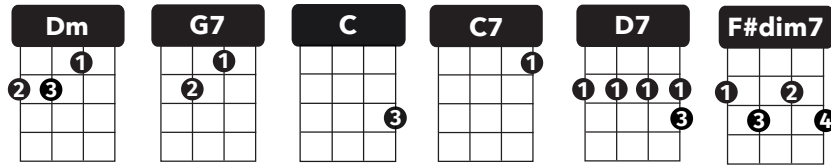

# BLUE CHRISTMAS

by Bill Hayes and Jay Johnson

**SWING STRUM:** d- du d- du

**TIMING:** 1 strum per chord

INTRO

**Dm G7 C G7/**

VERSE

	<b>C</b>	<b>C</b>	<b>G7</b>	<b>G7</b>
I'll have a blue	Christmas	with-out	you	
<b>Dm</b>	<b>G7</b>	<b>C</b>	<b>C</b>	
I'll be so blue just	thinking	a-bout	you	
<b>C7</b>	<b>C7</b>	<b>Dm</b>	<b>Dm</b>	
Deco-rations of red on a	green	Christmas	tree	
<b>D7</b>	<b>D7</b>	<b>G7//</b>	<b>Dm//</b>	<b>G7/</b>
Won't be the same, dear if	you're not	here with	me	

VERSE

	<b>C</b>	<b>C</b>	<b>G7</b>	<b>G7</b>
And when those blue	snowflakes	start	fallin'	
<b>Dm</b>	<b>G7</b>	<b>C</b>	<b>C</b>	
That's when those blue	memories	start	callin'	
<b>C7</b>	<b>C7</b>	<b>Dm</b>	<b>F#dim7</b>	
You'll be doin' al-right with your	Christmas of	white		
<b>G7</b>	<b>G7</b>	<b>C</b>	<b>C</b>	
But I'll have a blue, blue	Christmas			

ENDING

<b>G7</b>	<b>G7//</b>	<b>G7/ - G7/ - G7/</b>	<b>C</b>	<b>C/ G7/ C/</b>
But I'll have a blue,	blue, blue,	blue	Christmas	