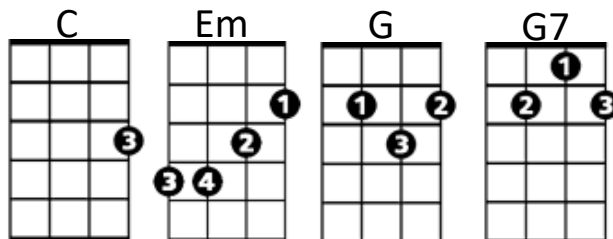

I Saw Mommy Kissing Santa Claus (Tommy Connor)

C46

C **Em**
I saw Mommy kissing Santa Claus
C **G** **G7**
Underneath the mistletoe last night.
G **G7**
She didn't see me creep
C
Down the stairs to have a peep,
D **D7**
She thought that I was tucked up
G **G7**
In my bedroom fast asleep.

C **Em**
Then I saw Mommy tickle Santa Claus,
C **C7** **F** **A7**
Underneath his beard so snowy white.
F **B7**
Oh, what a laugh it would have been,
C **Dm**
If Daddy had only seen
C **G7** **C**
Mommy kissing Santa Claus last night.

Repeat song from beginning

F **B7**
Oh, what a laugh it would have been,
C **Dm**
If Daddy had only seen
C **G7** **C**
Mommy kissing Santa Claus last night.

BARITONE