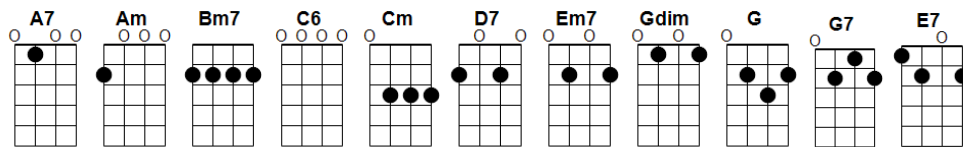

I'll Be Home For Christmas – Gannon and Kent Arr. Pete McCarty

[G][G] [Gdim][Gdim] [Am][Am] [D7][D7]
[G7][G7] [E7][E7] [Am][Am][Am][Am]
[Cm][Cm][Cm][Cm] [Em7][Em7][Em7][Em7]
[A7][A7][A7][A7] [Am][Am] [D7HOLD] [II]

[G] I'll be [Gdim] home for [Am] Christmas [D7][D7]
[G7] You can [E7] count on [Am] me [Am][Am][Am]
[Cm] Please have snow And [Em7] mistle -toe
And [A7] presents under the [Am] tree [D7][D7]

[G] Christmas [Gdim] Eve will [Am] find me [D7][D7]
[G7] Where the [E7] love light [Am] gleams [Am][Am][Am]
[C6] I'll be [Cm] home for [Bm7] Christ [E7]-mas
If [A7] only [Am] in [D7] my [G] dreams [G][G][G]

[G][G] [Gdim][Gdim] [Am][Am] [D7][D7]
[G7][G7] [E7][E7] [Am][Am][Am][Am]
[Cm][Cm][Cm][Cm] [Em7][Em7][Em7][Em7]
[A7][A7][A7][A7] [Am][Am] [D7HOLD] [II]

[G] Christmas [Gdim] Eve will [Am] find me [D7][D7]
[G7] Where the [E7] love light [Am] gleams [Am][Am][Am]
[C6] I'll be [Cm] home for [Bm7] Christ [E7]-mas
If [A7] only [Am] in [D7] my [G] dreams [G][G][G]
If [A7] only [Am] in [D7] my [GHOLD] dreams

GCEA TUNING