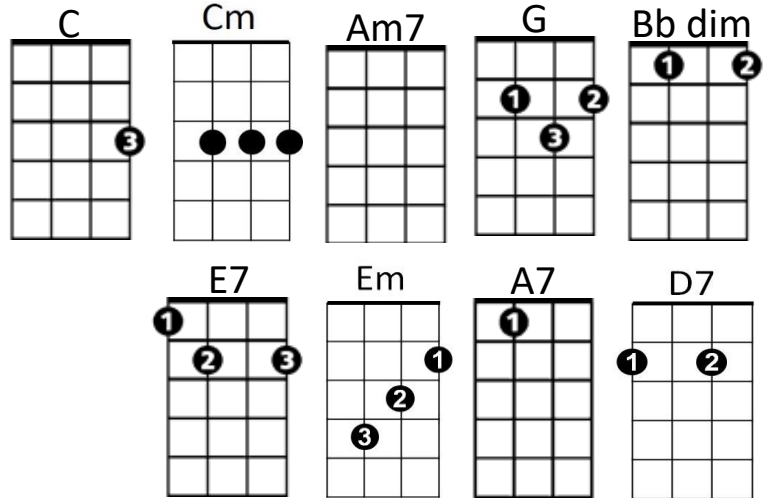

**I'll Be Home for Christmas**  
**Written By : K. Gannon, W. Kent (c) 1943**

**INTRO: C Cm G E7 Am7 D7 G D7**  
 I'll be home for Christmas if only in my dreams

**G Bbdim Am7 D7**  
 I'll be home for Christmas,  
**G E7 Am7 E7**  
 You can plan on me  
**C D7 G Em**  
 Please have snow and mistletoe  
**A7 Am7 D7**  
 And presents on the tree

**G Bbdim Am7 D7**  
 Christmas Eve will find me,  
**G E7 Am7 E7**  
 Where the love light gleams  
**C Cm G E7**  
 I'll be home for Christmas  
**A7 D7 G D7 (replace D7 with G7 before ending)**  
 If only in my dreams

**Repeat Entire Song**

**C Cm G E7**  
 I'll be home for Christmas  
**A7 D7 G E7**  
 If only in my dreams  
**A7 D7 G**  
 If only in my dreams