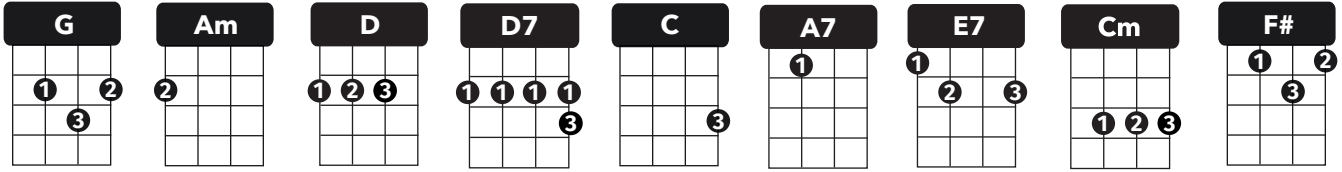

JINGLE BELL ROCK

by Joseph Beal and Jim Boothe

SWING STRUM: d- du d- du

TIMING: 1 strum per chord; on split measure, play [d du - d du]

SHUFFLE ISLAND STRUM: d- du -udu

TIMING: 1 strum per chord

INTRO	G			
VERSE	G Jingle-bell Jingle-bell [Am - D] Snowin' and blowin' up	G Jingle Bell Rock [Am - D] bushels of fun	G Jingle bell swing and Am / Now the jingle hop	[Am - D] Jingle bells ring D7 (island strum) has begun
VERSE	G Jingle-bell Jingle-bell [Am - D] Dancin' and prancin in	G Jingle Bell Rock [Am - D] Jingle Bell Square,	G Jingle bells chime in [Am - D] In the frosty	[Am - D] Jingle bell time G (island strum) air
BRIDGE	(island strum)	C What a bright time, it's the right time A7 Jingle-bell time	C to rock the night away A7 is a swell time	G G To go glidin' in a one-horse sleigh D7/ D7
VERSE	G Giddy-up jingle horse C Mix and mingle in a	G pick up your feet Cm jinglin' beat	G Jingle a-round the clock [A7 - D] That's the Jingle Bell	E7 G (island strum) Rock
ENDING	[A7 - D] That's the Jingle Bell, [A7 - D] that's the Jingle Bell	[A7 - D] that's the Jingle Bell, G (island strum) Rock!	G/ F#/ G/	