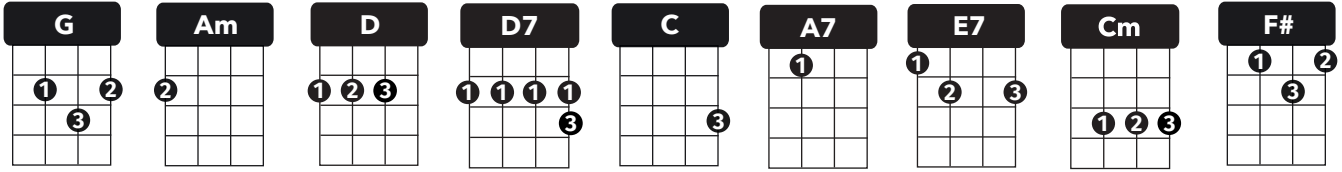

JINGLE BELL ROCK

by Joseph Beal and Jim Boothe

SWING STRUM: d- du d- du

TIMING: 1 strum per chord; on split measure, play [d du - d du]

SHUFFLE ISLAND STRUM: d- du -udu

TIMING: 1 strum per chord

INTRO	G			
VERSE	G Jingle-bell Jingle-bell [Am - D] Snowin' and blowin' up	G Jingle Bell Rock [Am - D] bushels of fun	G Jingle bell swing and Am / Now the jingle hop	[Am - D] Jingle bells ring D7 (island strum) has begun
VERSE	G Jingle-bell Jingle-bell [Am - D] Dancin' and prancin in	G Jingle Bell Rock [Am - D] Jingle Bell Square,	G Jingle bells chime in [Am - D] In the frosty	[Am - D] Jingle bell time G (island strum) air
BRIDGE	(<i>island strum</i>)	C What a bright time, it's the right time A7 Jingle-bell time	C to rock the night away A7 is a swell time	G G To go glidin' in a one-horse sleigh D7/ D7
VERSE	G Giddy-up jingle horse C Mix and mingle in a	G pick up your feet Cm jinglin' beat	G Jingle a-round the clock [A7 - D] That's the Jingle Bell	E7 G (island strum) Rock
ENDING	[A7 - D] That's the Jingle Bell, [A7 - D] that's the Jingle Bell	[A7 - D] that's the Jingle Bell, G (island strum) Rock!	G/ F#/ G/	