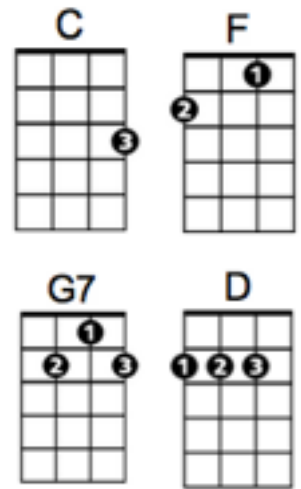

JINGLE BELLS by J.S. Pierpont

Beginner Ukulele arrangement by Cynthia Lin, <http://cynthialin.com/ukulele>

from the Holiday Ukulele Live Jam, <http://bit.ly/HolidayUkeJam2015>

backbeat strum (d D d D) per chord, one strum on /

INTRO: C C

CHORUS:

C C C C
 Jingle bells, jingle bells, jingle all the way
 F C D G7/ G7/
 Oh, what fun it is to ride in a one horse open sleigh - ay!
 C C C C
 Jingle bells, jingle bells, jingle all the way
 F C G7 C
 Oh, what fun it is to ride in a one horse open sleigh

VERSE:

C C C F
 Dashing through the snow in a one-horse open sleigh
 F G7 G7 C
 O'er the fields we go laughing all the way
 C C C F
 Bells on bob-tail ring making spirits bright
 F G7 G7 C/ G7/
 What fun it is to ride and sing a sleighing song to-night. Oh!

CHORUS:

C C C C
 Jingle bells, jingle bells, jingle all the way
 F C D G7/ G7/
 Oh, what fun it is to ride in a one horse open sleigh - ay!
 C C C C
 Jingle bells, jingle bells, jingle all the way
 F C G7 C
 Oh, what fun it is to ride in a one horse open sleigh