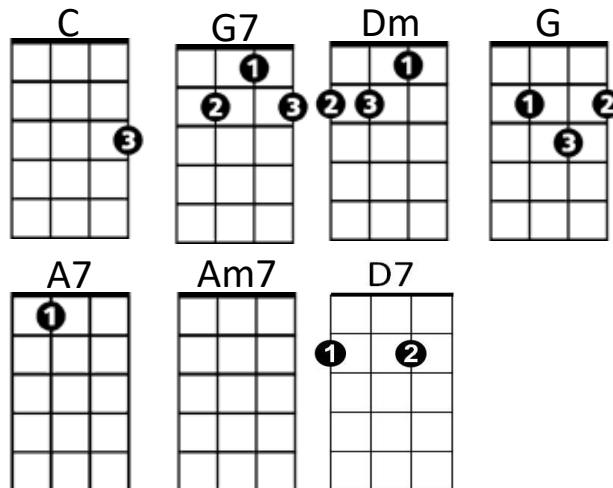

Let It Snow (Sammy Cahn/Julie Styne)

C **G7** **C**
 Oh, the weather outside is frightful
Dm **G**
 But the fire is so delightful
Dm **A7** **Dm**
 And since we've no place to go
G7 **C**
 Let it snow, let it snow, let it snow

C **G7** **C**
 It doesn't show signs of stopping
Dm **G**
 And I've brought some corn for popping
Dm **A7** **Dm**
 The lights are turned way down low
G7 **C**
 Let it snow, let it snow, let it snow

Chorus: