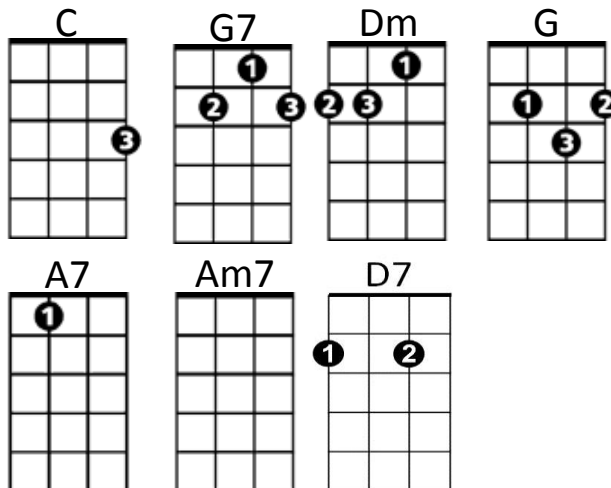

Let It Snow (Sammy Cahn/Julie Styne)

C **G7** **C**
 Oh, the weather outside is frightful
Dm **G**
 But the fire is so delightful
Dm **A7** **Dm**
 And since we've no place to go
G7 **C**
 Let it snow, let it snow, let it snow

C **G7** **C**
 It doesn't show signs of stopping
Dm **G**
 And I've brought some corn for popping
Dm **A7** **Dm**
 The lights are turned way down low
G7 **C**
 Let it snow, let it snow, let it snow

Chorus: