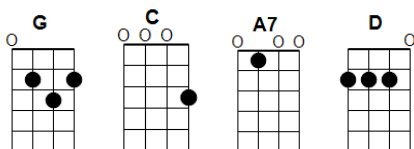

Look out the Window - M. Tableporter & L. Porter Arr. Pete McCarty

[G][G][G][G] [G][G][G][G]

[G] Look out the window, look out the window, see the snowflakes **[D]** fall
look out the window, look out the window, winter's come to **[G]** call
children singing, sleigh bells ringing as they glide **[D]** along
Look out the window, look out the window, singin' the winter **[G]** song

[C] Out there where the snowman stands **[G]** on the icy lawn
[C] children run to shake his hands for **[A7]** when the sun shines
[D] he'll **[A7]** be **[DHOLD]** gone
[G] hurry, hurry, see the flurry, winter won't last **[D]** long.
look out the window, look out the window
singin' the winter **[G]** song**[G][G][G]**

[D] Look out the window, look out the window
[A7] singin' the **[D]** winter **[G]** song! **[G][G][G] [G][D][GHOLD]**

GCEA TUNING

BARI TUNING