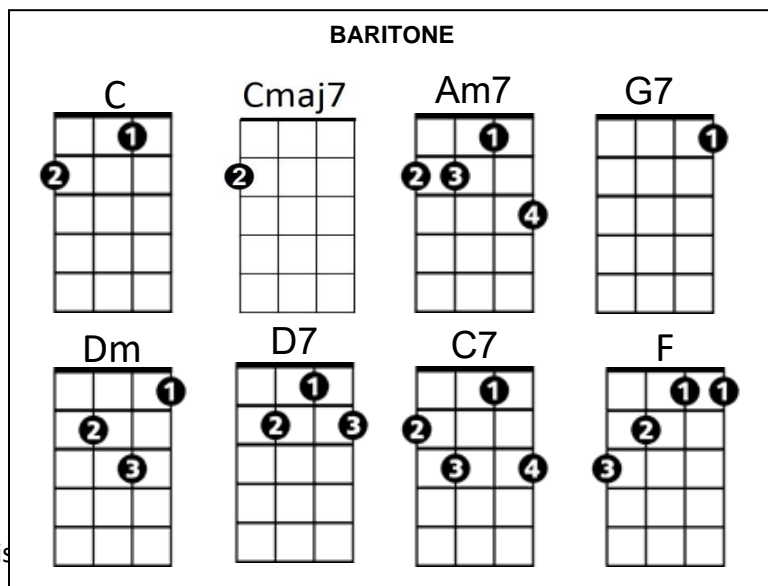

Marshmallow World (Carl Sigman / Peter DeRose)

C Cmaj7 Am7 Cmaj7

It's a marshmallow world in the winter

C Cmaj7 G7

When the snow comes to cover the ground

Dm G7 C Am7

It's time for play, it's a whipped cream day

D7 Dm C

It's shining so your nose won't freeze.

G7 C7 F Dm

Oh, the world is your snowball, see how it grows

G7 C7 F

That's how it goes whenever it snows

D7 G G7

The world is your snowball just for a song

Am7 D7 Dm G7

Get out and roll it along

C Cmaj7 Am7 Cmaj7

Oh, it's a yum-yummy world made for sweethearts

C Cmaj7 G7

Take a walk with your favorite girl

Dm G7 C Am7

It's a sugar date, what if spring is late

D7 Dm G7 C

In winter it's a marshmallow world.

(Repeat entire song)