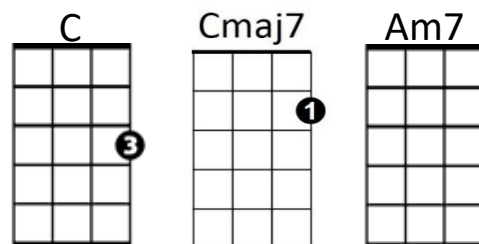

Marshmallow World (Carl Sigman / Peter DeRose)

C Cmaj7 Am7 Cmaj7

It's a marshmallow world in the winter

C Cmaj7 G7

When the snow comes to cover the ground

Dm G7 C Am7

It's time for play, it's a whipped cream day

D7 Dm C

I wait for it the whole year round.

C Cmaj7 Am7 Cmaj7

Those are marshmallow clouds being friendly

C Cmaj7 G7

In the arms of the evergreen trees

Dm G7 C Am7

And the sun is red like a pumpkin head

D7 Dm C

It's shining so your nose won't freeze.

G7 C7 F Dm

Oh, the world is your snowball, see how it grows

G7 C7 F

That's how it goes whenever it snows

D7 G G7

The world is your snowball just for a song

D7 Dm G7 C

In winter it's a marshmallow world.

(Repeat entire song)