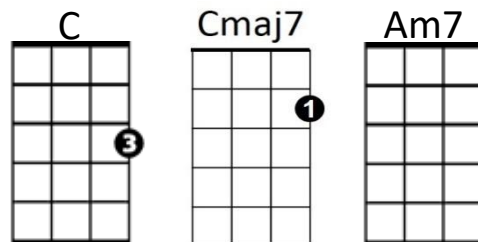

Marshmallow World (Carl Sigman / Peter DeRose)

C Cmaj7 Am7 Cmaj7

It's a marshmallow world in the winter

C Cmaj7 G7

When the snow comes to cover the ground

Dm G7 C Am7

It's time for play, it's a whipped cream day

D7 Dm C

I wait for it the whole year round.

C Cmaj7 Am7 Cmaj7

Those are marshmallow clouds being friendly

C Cmaj7 G7

In the arms of the evergreen trees

Dm G7 C Am7

And the sun is red like a pumpkin head

D7 Dm C

It's shining so your nose won't freeze.

G7 C7 F Dm

Oh, the world is your snowball, see how it grows

G7 C7 F

That's how it goes whenever it snows

D7 G G7

The world is your snowball just for a song

D7 Dm G7 C

In winter it's a marshmallow world.

(Repeat entire song)