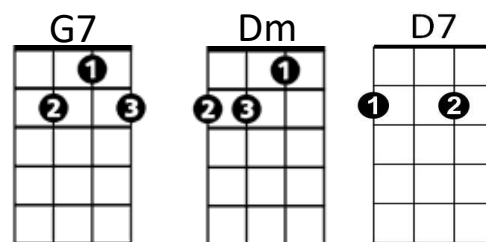

Marshmallow World (Carl Sigman / Peter DeRose)

C Cmaj7 Am7 Cmaj7

It's a marshmallow world in the winter

C Cmaj7 G7

When the snow comes to cover the ground

Dm G7 C Am7

It's time for play, it's a whipped cream day

D7 Dm C

I wait for it the whole year round.

C Cmaj7 Am7 Cmaj7

Those are marshmallow clouds being friendly

C Cmaj7 G7

In the arms of the evergreen trees

Dm G7 C Am7

And the sun is red like a pumpkin head

D7 Dm C

It's shining so your nose won't freeze.

G7 C7 F Dm

Oh, the world is your snowball, see how it grows

G7 C7 F

That's how it goes whenever it snows

D7 G G7

The world is your snowball just for a song