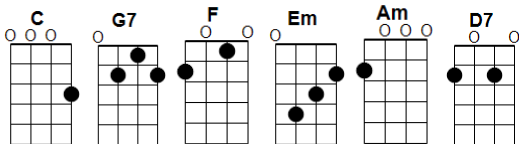

# Rockin Around the Christmas Tree- Johnny Marks Arr. Pete McCarty

**[C][C][G7][G7][C][C][G7HOLD]**

**[C]** Rockin around the Christmas tree at the **[G7]** Christmas party hop  
Mistletoe hung where you can see every couple tries to **[C]** stop  
Rockin around the Christmas tree let the **[G7]** Christmas spirit ring  
Later we'll have some punkin pie and well do some carol **[C]**ing **[C7]**

**[F]** You will get a sentimental **[Em]** feeling when you hear  
**[Am]** Voices singing lets be jolly, **[D7STOP!]** deck the halls with **[G7]**  
boughs of holly. **[C]** Rockin around the Christmas tree have a **[G7]** happy  
holiday Everyone dancing merrily in the new old fashioned  
**[C]**way...**[G7][G7]**

## DON'T SING!!! PLAY KAZOO!!!

**[C]** Rockin around the Christmas tree at the **[G7]** Christmas party hop  
Mistletoe hung where you can see every couple tries to **[C]** stop  
Rockin around the Christmas tree let the **[G7]** Christmas spirit ring  
Later we'll have some punkin pie and well do some carol **[C]**ing **[C7]**

### GCEA TUNING

Note:

Each  
'[chord]' by  
itself,  
receives 1  
strum.