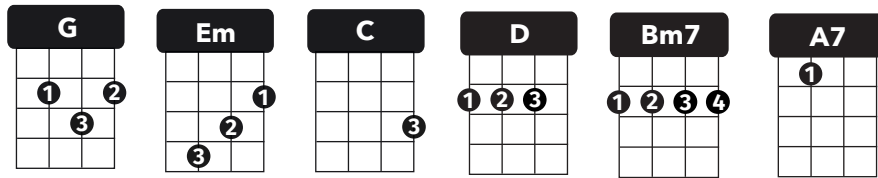

ROCKIN' AROUND THE CHRISTMAS TREE

by Johnny Marks

SHUFFLE ISLAND STRUM: d- du -udu

TIMING: 1 strum per chord

INTRO

G Em C D

VERSE

G G D D
 Rockin' around the Christmas tree at the Christmas party hop
D D D G
 Mistletoe hung where you can see every couple tries to stop
G G D D
 Rockin' around the Christmas tree, let the Christmas spirit ring
D D D G
 Later we'll have some pumpkin pie and we'll do some caro-ling

BRIDGE

C C Bm7 Bm7
 You will get a sentimental feeling when you hear
Em Em A7/ D
 Voices singing let's be jolly, deck the halls with boughs of holly

VERSE

G G D D
 Rockin' around the Christmas tree, have a happy holiday
D D D G
 Everyone dancing merrily in the new old-fashioned way