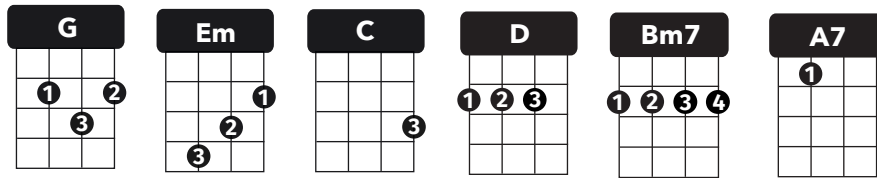

ROCKIN' AROUND THE CHRISTMAS TREE

by Johnny Marks

SHUFFLE ISLAND STRUM: d- du -udu

TIMING: 1 strum per chord

INTRO

G Em C D

VERSE

G G D D
 Rockin' around the Christmas tree at the Christmas party hop
D D D G
 Mistletoe hung where you can see every couple tries to stop
G G D D
 Rockin' around the Christmas tree, let the Christmas spirit ring
D D D G
 Later we'll have some pumpkin pie and we'll do some caro-ling

BRIDGE

C C Bm7 Bm7
 You will get a sentimental feeling when you hear
Em Em A7/ D
 Voices singing let's be jolly, deck the halls with boughs of holly

VERSE

G G D D
 Rockin' around the Christmas tree, have a happy holiday
D D D G
 Everyone dancing merrily in the new old-fashioned way