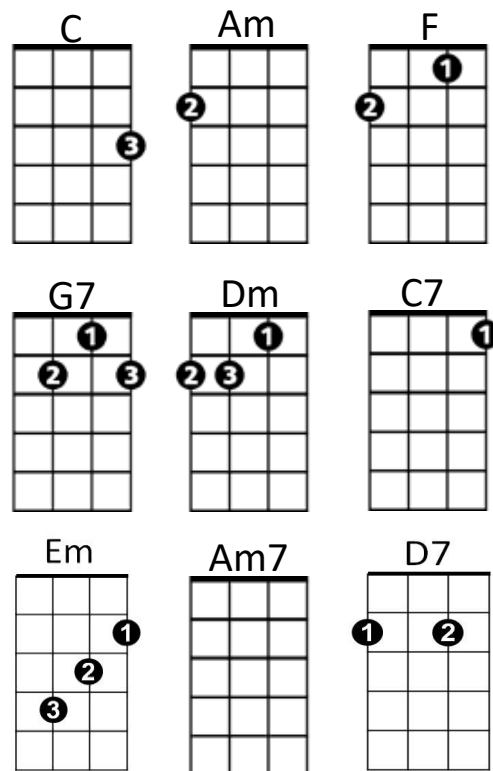

Rocking Around the Christmas Tree (Johnny Marks)

C26

Intro: C Am F G7 C

C
Rocking around the Christmas tree
G7

At the Christmas party hop
Dm G7 Dm G7
Mistletoe hung where you can see
Dm C

Every couple tries to stop

C
Rocking around the Christmas tree
G7

Let the Christmas spirit ring
Dm G7 Dm G7
Later we'll have some pumpkin pie
Dm C C7

And we'll do some carol-ing

Bridge:

F Em
You will get a sentimental feeling when you hear
Am Am7
Voices singing, "Let's be jolly
D7 G7
Deck - the halls with boughs of holly!"

C
Rocking around the Christmas tree
G7

Have a happy holiday
Dm G7 Dm G7
Everyone dancing merri-ly
F G7 C

In the new old-fashioned way!

(Repeat from Bridge)

G7 F G7 C C F G7 C
In the new – old – fash - ioned - way!