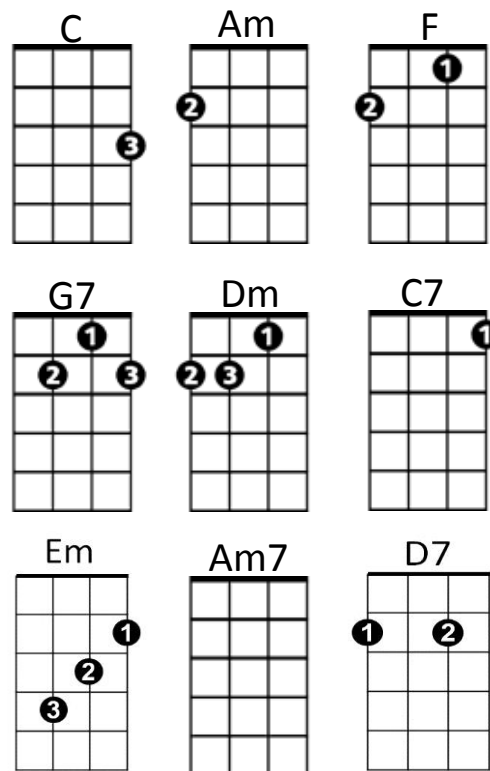

Rocking Around the Christmas Tree (Johnny Marks)

C26

Intro: C Am F G7 C

C
Rocking around the Christmas tree
G7

At the Christmas party hop

Dm G7 Dm G7
Mistletoe hung where you can see

C
Every couple tries to stop

C
Rocking around the Christmas tree
G7

Let the Christmas spirit ring

Dm G7 Dm G7
Later we'll have some pumpkin pie

C C7
And we'll do some caroling

Bridge:

F Em
You will get a sentimental feeling when you hear
Am Am7
Voices singing, "Let's be jolly"
D7 G7
Deck - the halls with boughs of holly!"

C
Rocking around the Christmas tree
G7

Have a happy holiday

Dm G7 Dm G7
Everyone dancing merri-ly

F G7 C
In the new old-fashioned way!

(Repeat from Bridge)

G7 F G7 C C F G7 C
In the new - old - fash - ioned - way!