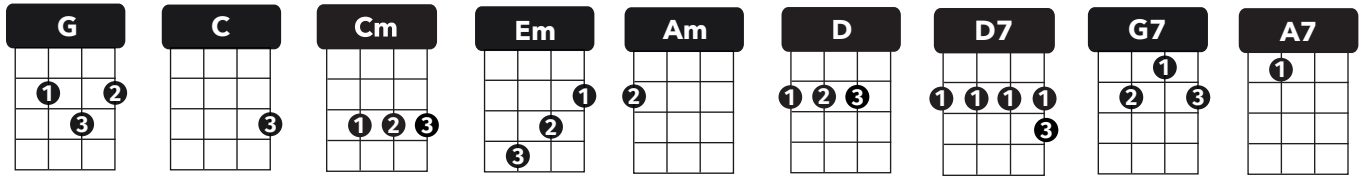

SANTA CLAUS IS COMIN' TO TOWN

by Haven Gillespie and J. F. Coots

BACKBEAT STRUM: d D d D

TIMING: 1 strum per chord; on split measure, play [d D - d D]

INTRO

G

VERSE

G **C** **G** [**C** - **Cm** /]
 You better watch out, you better not cry, you better not pout, I'm telling you why
 [**G** - **Em**] [**Am** - **D**] **G** **D7**
 Santa Claus is coming to town

VERSE

G **C** **G** [**C** - **Cm** /]
 He's making a list, checking it twice Gonna find out who's naughty and nice
 [**G** - **Em**] [**Am** - **D**] **G** **G**
 Santa Claus is coming to town

BRIDGE

G7 **C** **G7** **C**
 He sees you when you're sleeping he knows when you're a-wake
A7 **D** **A7** **D** / **D7** /
 He knows if you've been bad or good, so be good for goodness sake, Oh!

VERSE

G **C** **G** [**C** - **Cm** /]
 You better watch out, you better not cry, you better not pout, I'm telling you why
 [**G** - **Em**] [**Am** - **D**] **G** **G**
 Santa Claus is coming to town

ENDING

[**G** - **Em**] [**Am** - **D**] [**G** - **C**] **G** /
 Santa Claus is coming to town