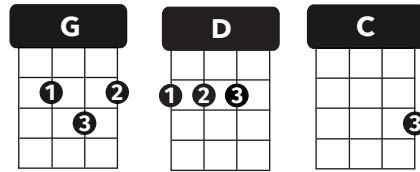

SILENT NIGHT

by Franz Xaver Gruber

WALTZ STRUM: pick d d

TIMING: 1 per chord

or

FINGERPICKING: 1 - 2 - 3 - 4 - 3 - 2

TIMING: 1 per chord

INTRO