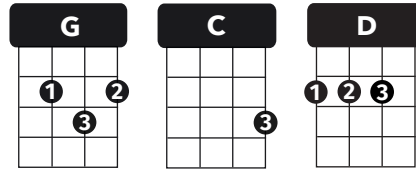

SILVER BELLS

by Jay Livingston and Ray Evans

WALTZ STRUM: D du du, or pick d d
TIMING: 1 per chord

INTRO

G

VERSE

G	G	C	C
City sidewalks, busy sidewalks		Dressed in holiday	style
D	D	G	G
In the air there's a feeling		of Christmas	
G	G	C	C
Children laughing, people passing	Meeting smile after smile		
D	D	G	G
And on every street corner	you hear		

VERSE

G	G	C	C
Strings of street lights, even stop lights		Blink a bright red and green	
D	D	G	G
As the shoppers run home		with their treasures	
G	G	C	C
Hear the snow crunch, see the kids bunch	This is Santa's big scene		
D	D	G	G
And above all the bustle	you hear		