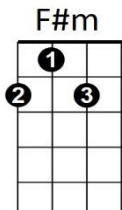

Sleigh Ride (Anderson / Parish)

C Am Dm (x3) F C Dm G
G C Am
 Just hear those sleigh bells jing-a-ling
Dm G C
 Ring ting ting-a-ling too
G C Am
 Come on its lovely weather
Dm G C
 For a sleigh ride together with you
G C Am
 Outside the snow is falling
Dm G C
 And friends are calling yoo-hoo
G C Am
 Come on its lovely weather
Dm G C
 For a sleigh ride together with you
F#m B
 Giddy-up giddy-up giddy-up let's go
E
 Let's look at the show
F#m B E
 We're riding in a wonderland of snow
Em A
 Giddy-up giddy-up giddy-up it's grand
D
 Just holding your hand
Dm
 We're riding along with a song
G
 Of a wintery fairyland

G C Am
 Our cheeks are nice and rosy
Dm G C
 And comfy coz y are we
G C Am
 We snuggle close together
Dm G C
 Like two birds of a feather would be
G C Am
 Let's take that road before us
Dm G C
 And sing a chorus or two
G C Am
 Come on its lovely weather
Dm G C
 For a sleigh ride together with you

G
 There's a birthday party at the home of Farmer Grey
Em Am
 It'll be the perfect ending of a perfect day
C F
 We'll be singing the songs we love to sing
G Am
 Without a single stop
E F#m E
 At the fireplace where we'll watch the chestnuts pop
Dm G
 Pop! Pop! Pop!

Repeat first three verses

Ending (repeat 3x)

G C Am
 Come on its lovely weather
Dm G C
 For a sleigh ride together with you

BARITONE