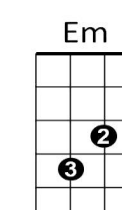

G C Am
Our cheeks are nice and rosy
Dm G C
And comfy coz y are we
G C Am
We snuggle close together
Dm G C
Like two birds of a feather would be
G C Am
Let's take that road before us
Dm G C
And sing a chorus or two
G C Am
Come on its lovely weather
Dm G C
For a sleigh ride together with you