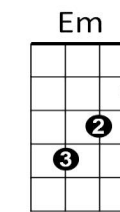

G C Am
Our cheeks are nice and rosy
Dm G C
And comfy coz y are we
G C Am
We snuggle close together
Dm G C
Like two birds of a feather would be
G C Am
Let's take that road before us
Dm G C
And sing a chorus or two
G C Am
Come on its lovely weather
Dm G C
For a sleigh ride together with you