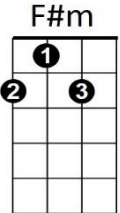

Sleigh Ride (Anderson / Parish)

C Am Dm (x3) F C Dm G
G C Am
 Just hear those sleigh bells jing-a-ling
Dm G C
 Ring ting ting-a-ling too
G C Am
 Come on its lovely weather
Dm G C
 For a sleigh ride together with you
G C Am
 Outside the snow is falling
Dm G C
 And friends are calling yoo-hoo
G C Am
 Come on its lovely weather
Dm G C
 For a sleigh ride together with you
F#m B
 Giddy-up giddy-up giddy-up let's go
E
 Let's look at the show
F#m B E
 We're riding in a wonderland of snow
Em A
 Giddy-up giddy-up giddy-up it's grand
D
 Just holding your hand
Dm
 We're riding along with a song
G
 Of a wintery fairyland

G C Am
 Our cheeks are nice and rosy
Dm G C
 And comfy coz y are we
G C Am
 We snuggle close together
Dm G C
 Like two birds of a feather would be
G C Am
 Let's take that road before us
Dm G C
 And sing a chorus or two
G C Am
 Come on its lovely weather
Dm G C
 For a sleigh ride together with you

G
 There's a birthday party at the home of Farmer Grey
Em Am
 It'll be the perfect ending of a perfect day
C F
 We'll be singing the songs we love to sing
G Am
 Without a single stop
E F#m E
 At the fireplace where we'll watch the chestnuts pop
Dm G
 Pop! Pop! Pop!