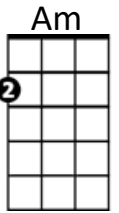

Sleigh Ride (Anderson / Parish)

C Am Dm (x3) F C Dm G
G C Am
 Just hear those sleigh bells jing-a-ling
Dm G C
 Ring ting ting-a-ling too
G C Am
 Come on its lovely weather
Dm G C
 For a sleigh ride together with you
G C Am
 Outside the snow is falling
Dm G C
 And friends are calling yoo-hoo
G C Am
 Come on its lovely weather
Dm G C
 For a sleigh ride together with you
F#m B
 Giddy-up giddy-up giddy-up let's go
E
 Let's look at the show
F#m B E
 We're riding in a wonderland of snow
Em A
 Giddy-up giddy-up giddy-up it's grand
D
 Just holding your hand
Dm
 We're riding along with a song
G
 Of a wintery fairyland