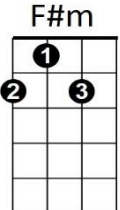

Sleigh Ride (Anderson / Parish)

C Am Dm (x3) F C Dm G
G C Am
 Just hear those sleigh bells jing-a-ling
Dm G C
 Ring ting ting-a-ling too
G C Am
 Come on its lovely weather
Dm G C
 For a sleigh ride together with you
G C Am
 Outside the snow is falling
Dm G C
 And friends are calling yoo-hoo
G C Am
 Come on its lovely weather
Dm G C
 For a sleigh ride together with you
F#m B
 Giddy-up giddy-up giddy-up let's go
E
 Let's look at the show
F#m B E
 We're riding in a wonderland of snow
Em A
 Giddy-up giddy-up giddy-up it's grand
D
 Just holding your hand
Dm
 We're riding along with a song
G
 Of a wintery fairyland

G C Am
 Our cheeks are nice and rosy
Dm G C
 And comfy coz y are we
G C Am
 We snuggle close together
Dm G C
 Like two birds of a feather would be
G C Am
 Let's take that road before us
Dm G C
 And sing a chorus or two
G C Am
 Come on its lovely weather
Dm G C
 For a sleigh ride together with you

Repeat first three verses

Ending (repeat 3x)

G C Am
 Come on its lovely weather
Dm G C
 For a sleigh ride together with you

BARITONE

C 	Am 	Dm 	G 	Cmaj7
F#m 	B 	E 	Em 	F