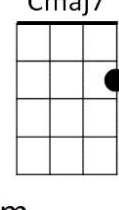

Sleigh Ride (Anderson / Parish)

C Am Dm (x3) F C Dm G
G C Am
 Just hear those sleigh bells jing-a-ling
Dm G C
 Ring ting ting-a-ling too
G C Am
 Come on its lovely weather
Dm G C
 For a sleigh ride together with you
G C Am
 Outside the snow is falling
Dm G C
 And friends are calling yoo-hoo
G C Am
 Come on its lovely weather
Dm G C
 For a sleigh ride together with you
F#m B
 Giddy-up giddy-up giddy-up let's go
E
 Let's look at the show
F#m B E
 We're riding in a wonderland of snow
Em A
 Giddy-up giddy-up giddy-up it's grand
D
 Just holding your hand
Dm
 We're riding along with a song
G
 Of a wintery fairyland