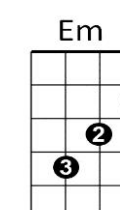

G C Am
Our cheeks are nice and rosy
Dm G C
And comfy coz y are we
G C Am
We snuggle close together
Dm G C
Like two birds of a feather would be
G C Am
Let's take that road before us
Dm G C
And sing a chorus or two
G C Am
Come on its lovely weather
Dm G C
For a sleigh ride together with you