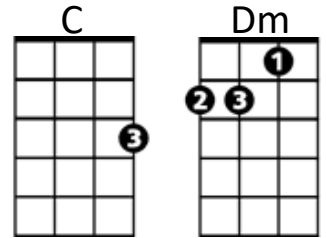

# White Christmas (Irving Berlin)

Intro: (Last two lines of song)

**C**                      **Dm**            **G**  
I'm dreaming of a white Christmas,

**F**                      **G**                      **C**  
Just like the ones I used to know,

**C7**                      **F**  
Where the tree tops glisten and children listen,

**C**    **Am**                                      **Dm**    **G**  
To hear sleigh bells in the snow.

**C**                      **Dm**            **G**  
I'm dreaming of a white Christmas,

repeat entire song

**BARITONE**

Diagram for C: 1st fret on B string, 2nd fret on D string.

Diagram for Dm: 1st fret on B string, 2nd fret on D string, 3rd fret on G string.

Diagram for G: 3rd fret on D string, 2nd fret on G string, 1st fret on B string.

Diagram for F: 1st fret on B string, 2nd fret on D string, 3rd fret on G string.

Diagram for C7: 1st fret on B string, 2nd fret on D string, 3rd fret on G string, 4th fret on C string.

Diagram for Am: 1st fret on B string, 2nd fret on D string, 3rd fret on G string.