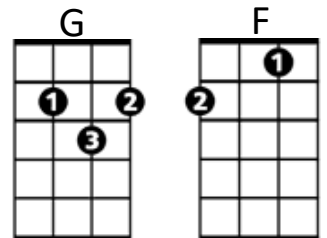

# White Christmas (Irving Berlin)

Intro: (Last two lines of song)

**C**                      **Dm**            **G**  
I'm dreaming of a white Christmas,

**F**                      **G**                      **C**  
Just like the ones I used to know,

**C7**                      **F**  
Where the tree tops glisten and children listen,

**C**    **Am**                                      **Dm**    **G**  
To hear sleigh bells in the snow.

**C**                      **Dm**            **G**  
I'm dreaming of a white Christmas,

repeat entire song

**BARITONE**

Diagram for C: 1st fret on B string, 2nd fret on D string.

Diagram for Dm: 1st fret on B string, 2nd fret on D string, 3rd fret on G string.

Diagram for G: 3rd fret on D string, 2nd fret on G string, 1st fret on B string.

Diagram for F: 1st fret on B string, 2nd fret on D string, 3rd fret on G string.

Diagram for C7: 1st fret on B string, 2nd fret on D string, 3rd fret on G string, 4th fret on C string.

Diagram for Am: 1st fret on B string, 2nd fret on D string, 3rd fret on G string.