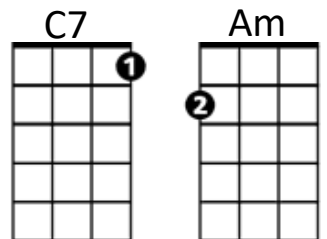

# White Christmas (Irving Berlin)

Intro: (Last two lines of song)

**C**                      **Dm**            **G**  
I'm dreaming of a white Christmas,

**F**                      **G**                      **C**  
Just like the ones I used to know,

**C7**                      **F**  
Where the tree tops glisten and children listen,

**C**    **Am**                                      **Dm**    **G**  
To hear sleigh bells in the snow.

**C**                      **Dm**            **G**  
I'm dreaming of a white Christmas,

repeat entire song

**BARITONE**

Diagram for C: 1st fret on B string, 2nd fret on D string.

Diagram for Dm: 1st fret on B string, 2nd fret on D string, 3rd fret on G string.

Diagram for G: 3rd fret on D string, 2nd fret on G string, 1st fret on B string.

Diagram for F: 1st fret on B string, 2nd fret on D string, 3rd fret on G string.

Diagram for C7: 1st fret on B string, 2nd fret on D string, 3rd fret on G string, 4th fret on C string.

Diagram for Am: 1st fret on B string, 2nd fret on D string, 3rd fret on G string.