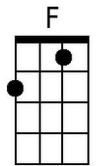

# Blue Moon of Kentucky (Bill Monroe) Key C

**C C7 F / C G C**

**C C7 F**  
Blue moon of Kentucky keep on shining

**C C7 G**  
Shine on the one that's gone and proved untrue

**C C7 F**  
Blue moon of Kentucky keep on shining

**C G C**  
Shine on the one that's gone and left me blue

**F C**  
It was on a moonlight night the stars were shining bright

**F C G**  
When they whispered from on high your love has said good-bye

**C C7 F**  
Blue moon of Kentucky keep on shining

**C G C**  
Shine on the one that's gone and said good-bye

**C C7 F / C C7 G / C C7 F / C G C**

**Repeat song**

**Bari**

The diagram shows four baritone guitar chord diagrams labeled C, C7, F, and G. Each diagram is a 6-string grid with dots indicating finger positions. C: 2nd fret on D string, 3rd fret on G string. C7: 2nd fret on D string, 3rd fret on G string, 4th fret on C string. F: 1st fret on D string, 2nd fret on G string, 3rd fret on C string. G: 3rd fret on D string, 2nd fret on G string, 3rd fret on C string.

**G**                      **G7**                      **C**  
 Blue moon of Kentucky keep on shining

**G**                      **D**                      **G**  
 Shine on the one that's gone and said good-bye