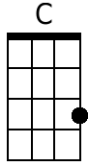

# Blue Moon of Kentucky (Bill Monroe) Key C

**C C7 F / C G C**

**C C7 F**  
Blue moon of Kentucky keep on shining

**C C7 G**  
Shine on the one that's gone and proved untrue

**C C7 F**  
Blue moon of Kentucky keep on shining

**C G C**  
Shine on the one that's gone and left me blue

**F C**  
It was on a moonlight night the stars were shining bright

**F C G**  
When they whispered from on high your love has said good-bye

**C C7 F**  
Blue moon of Kentucky keep on shining

**C G C**  
Shine on the one that's gone and said good-bye

**C C7 F / C C7 G / C C7 F / C G C**

**Repeat song**

**Bari**

The diagram shows four baritone guitar chord diagrams labeled C, C7, F, and G. Each diagram is a 6-string grid with dots indicating finger positions. C: 2nd fret on D string, 3rd fret on G string. C7: 2nd fret on D string, 3rd fret on G string, 4th fret on C string. F: 1st fret on D string, 2nd fret on G string, 3rd fret on C string. G: 3rd fret on D string, 2nd fret on G string, 3rd fret on C string.

**C**                                      **G**  
 It was on a moonlight night the stars were shining bright

**C**                                      **G**                                      **D**  
 When they whispered from on high your love has said good-bye