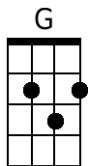

# Blue Moon of Kentucky (Bill Monroe) Key C

**C C7 F / C G C**

**C C7 F**  
Blue moon of Kentucky keep on shining

**C C7 G**  
Shine on the one that's gone and proved untrue

**C C7 F**  
Blue moon of Kentucky keep on shining

**C G C**  
Shine on the one that's gone and left me blue

**F C**  
It was on a moonlight night the stars were shining bright

**F C G**  
When they whispered from on high your love has said good-bye

**C C7 F**  
Blue moon of Kentucky keep on shining

**C G C**  
Shine on the one that's gone and said good-bye

**C C7 F / C C7 G / C C7 F / C G C**

**Repeat song**

**Bari**

The diagram shows four baritone guitar chord diagrams labeled C, C7, F, and G. Each diagram is a 6-string grid with dots indicating finger positions. C: 2nd fret on D string, 3rd fret on G string. C7: 2nd fret on D string, 3rd fret on G string, 4th fret on C string. F: 1st fret on D string, 2nd fret on G string, 3rd fret on C string. G: 3rd fret on D string, 2nd fret on G string, 3rd fret on C string.

**C**                                      **G**  
 It was on a moonlight night the stars were shining bright

**C**                                      **G**                                      **D**  
 When they whispered from on high your love has said good-bye