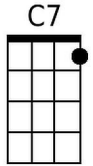

# Blue Moon of Kentucky (Bill Monroe) Key C

**C C7 F / C G C**

**C C7 F**  
Blue moon of Kentucky keep on shining

**C C7 G**  
Shine on the one that's gone and proved untrue

**C C7 F**  
Blue moon of Kentucky keep on shining

**C G C**  
Shine on the one that's gone and left me blue

**F C**  
It was on a moonlight night the stars were shining bright

**F C G**  
When they whispered from on high your love has said good-bye

**C C7 F**  
Blue moon of Kentucky keep on shining

**C G C**  
Shine on the one that's gone and said good-bye

**C C7 F / C C7 G / C C7 F / C G C**

**Repeat song**

**Bari**

The diagram shows four baritone guitar chord diagrams labeled C, C7, F, and G. Each diagram is a 6-string grid with dots indicating finger positions. C: 2nd fret on D string, 3rd fret on G string. C7: 2nd fret on D string, 3rd fret on G string, 4th fret on C string. F: 1st fret on D string, 2nd fret on G string, 3rd fret on C string. G: 3rd fret on D string, 2nd fret on G string, 3rd fret on C string.

**G**                      **G7**                      **C**  
 Blue moon of Kentucky keep on shining

**G**                      **D**                      **G**  
 Shine on the one that's gone and left me blue