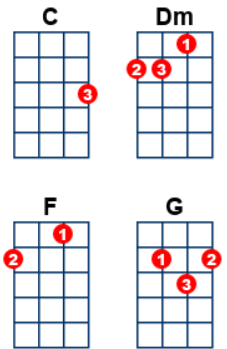

Angel of The Morning

key:C, artist:Chip Taylor writer:Chip Taylor

Chip Taylor: <https://www.youtube.com/watch?v=rGhGIhjBeDQ>
(but in C)

C **F** **G**
There'll be no strings to bind your hands
F **C** **F G F**
not if her love can't bind your heart
C **F** **G** **F**
And there's no need to take a stand for he's the one
who chose to start

Dm **F** **G**
And there's no need to take her home,
F **G**
He's old enough to face the dawn.

C **F** **G** **F G**
Just call her angel of the morning an-gel
C **F** **G** **F G**
Just touch her cheek before you leave her, ba-by.
C **F** **G** **F G**
Just call her angel of the morning an-gel
F **C**
then slowly turn away turn a-way

C **F** **G**
Maybe the sun's light will be dim
F **C** **F G F**
and it won't matter any-how
C **F** **G**
If morning's echo says you've sinned, well,
F **C** **F G F**
it was what she wanted now .

Dm **F** **G**
And if you're victims of the night,
F **G**
She won't be blinded by the light.

F **F**
Then slowly turn away, she won't beg you to stay

F **C**
Through the tears, of the day,

F **G** **G**
Of the years baby, she says:

C **F** **G** **F** **G**
" Just call me angel of the morning an-gel"