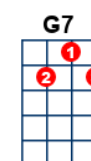

Candle In The Wind

key:C, artist:Elton John writer:Elton John, Bernie Taupin

<https://www.youtube.com/watch?v=NoOhnrjdYOc> Capo 2

thanks to Set8

<http://sites.google.com/site/guitarmusicchordsandlyrics/>

G F C G

C
Goodbye Norma Jean

Though I never **F** knew you at all

You had the grace to **C** hold yourself

While those around you **F** crawled

They crawled out of the **C** woodwork

And they **F** whispered into your brain

They set you on the **C** treadmill

And they made you change your **F** name

And it **G** seems to me you **G7** lived your life

Like a **C** candle in the **F** wind

Never **C** knowing who to cling to

When the **G** rain set in

And I **F** would have liked to have known you

But I was **Am** just a kid

Your candle burned out **G** long before

Your **F** legend ever **C** did