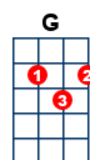

Candle In The Wind

key:C, artist:Elton John writer:Elton John, Bernie Taupin

<https://www.youtube.com/watch?v=NoOhnrjdYOc> Capo 2

thanks to Set8

<http://sites.google.com/site/guitarmusicchordsandlyrics/>

G F C G

C
Goodbye Norma Jean

Though I never **F** knew you at all

You had the grace to **C** hold yourself

While those around you **F** crawled

They crawled out of the **C** woodwork

And they **F** whispered into your brain

They set you on the **C** treadmill

And they made you change your **F** name

And it **G** seems to me you **G7** lived your life

Like a **C** candle in the **F** wind

Never **C** knowing who to cling to

When the **G** rain set in

And I **F** would have liked to have known you

But I was **Am** just a kid

Your candle burned out **G** long before

Your **F** legend ever **C** did