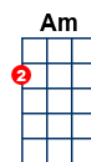

Candle In The Wind

key:C, artist:Elton John writer:Elton John, Bernie Taupin

<https://www.youtube.com/watch?v=NoOhnrjdYOc> Capo 2

thanks to Set8

<http://sites.google.com/site/guitarmusicchordsandlyrics/>

G F C G

C
Goodbye Norma Jean

Though I never **F** knew you at all

You had the grace to **C** hold yourself

While those around you **F** crawled

They crawled out of the **C** woodwork

And they **F** whispered into your brain

They set you on the **C** treadmill

And they made you change your **F** name

And it **G** seems to me you **G7** lived your life

Like a **C** candle in the **F** wind

Never **C** knowing who to cling to

When the **G** rain set in

And I **F** would have liked to have known you

But I was **Am** just a kid

Your candle burned out **G** long before

Your **F** legend ever **C** did