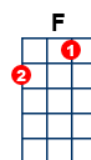

Candle In The Wind

key:C, artist:Elton John writer:Elton John, Bernie Taupin

<https://www.youtube.com/watch?v=NoOhnrjdYOc> Capo 2

thanks to Set8

<http://sites.google.com/site/guitarmusicchordsandlyrics/>

G F C G

C
Goodbye Norma Jean

Though I never **F** knew you at all

You had the grace to **C** hold yourself

While those around you **F** crawled

They crawled out of the **C** woodwork

And they **F** whispered into your brain

They set you on the **C** treadmill

And they made you change your **F** name

And it **G** seems to me you **G7** lived your life

Like a **C** candle in the **F** wind

Never **C** knowing who to cling to

When the **G** rain set in

And I **F** would have liked to have known you

But I was **Am** just a kid

Your candle burned out **G** long before

Your **F** legend ever **C** did