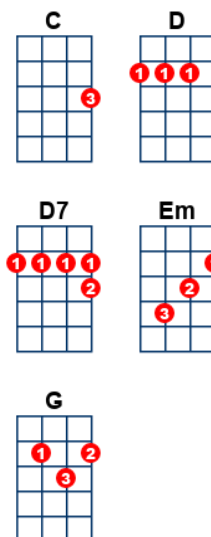

# Candle In The Wind

key:G, artist:Elton John writer:Elton John, Bernie Taupin

<https://www.youtube.com/watch?v=NoOhnrjdYOc> Capo 2

*thanks to Set8*

<http://sites.google.com/site/guitarmusicchordsandlyrics/>

**D C G D**

**G**  
Goodbye Norma Jean

Though I never **C** knew you at all

You had the grace to **G** hold yourself

While those around you **C** crawled

They crawled out of the **G** woodwork

And they **C** whispered into your brain

They set you on the **G** treadmill

And they made you change your **C** name

And it **D** seems to me you **D7** lived your life

Like a **G** candle in the **C** wind

Never **G** knowing who to cling to

When the **D** rain set in

And I **C** would have liked to have known you

But I was **Em** just a kid

Your candle burned out **D** long before

Your **C** legend ever **G** did

**G**  
Loneliness was tough

The toughest **C** role you ever played