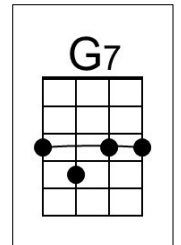

Clap For The Wolfman (C)

Burton Cummings, Bill Wallace, & Kurt Winter, 1974
Clap For The Wolfman by The Guess Who (E @ 181)

Intro G7 C

Chorus

C **C7** **F7**
Clap for the Wolfman, he gonna rate your record high
G7 **C**
Clap for the Wolfman, you gonna dig him till the day you die
C **C7** **F7**
Clap for the Wolfman, he gonna rate your record high
G7 **C**
Clap for the Wolfman, you gonna dig him till the day you die

C
Doo Run Run and the Duke of Earl, they were friends of mine
F7 **C**
I was on my moonlight drive
C **C7**
Snuggled in, said baby just one kiss, she said no, no, no
D7 **G7 Gb7**
Romance ain't keepin' me a-live
F7
Said hey babe, you wanna coo coo coo, she said ah, ah, ah
G7
So I was left out in the cold

C **G7** **C**
I said you're what I been dreamin' of, she says I don't want to know. **Chorus**

C
Seventy-five or eighty miles an hour, she hollered slow, slow, slow
F7 **C**
Baby, I can stop right on a dime
C **C7**
I said hey baby, gimme just one kiss, she said no, no, no
D7 **G7 Gb7**
But how was I to bide my time
F7
Said hey babe you wanna coo, coo, coo, she said ah, ah, ah
G7
Said I'm about to overload

C **G7** **C**
I said you're what I been livin' for, she said I don't want to know. **Chorus (2x)**

Outro

C
Clap for the Wolfman.