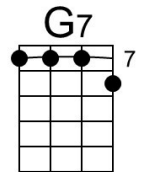

Clap For The Wolfman (C)

Burton Cummings, Bill Wallace, & Kurt Winter, 1974
Clap For The Wolfman by The Guess Who (E @ 181)

Intro G7 C

Chorus

C **C7** **F7**
Clap for the Wolfman, he gonna rate your record high
G7 **C**
Clap for the Wolfman, you gonna dig him till the day you die
C **C7** **F7**
Clap for the Wolfman, he gonna rate your record high
G7 **C**
Clap for the Wolfman, you gonna dig him till the day you die

C
Doo Run Run and the Duke of Earl, they were friends of mine
F7 **C**
I was on my moonlight drive
C **C7**
Snuggled in, said baby just one kiss, she said no, no, no
D7 **G7 Gb7**
Romance ain't keepin' me a-live
F7
Said hey babe, you wanna coo coo coo, she said ah, ah, ah
G7
So I was left out in the cold

C **G7** **C**
I said you're what I been dreamin' of, she says I don't want to know. **Chorus**

C
Seventy-five or eighty miles an hour, she hollered slow, slow, slow
F7 **C**
Baby, I can stop right on a dime
C **C7**
I said hey baby, gimme just one kiss, she said no, no, no
D7 **G7 Gb7**
But how was I to bide my time
F7
Said hey babe you wanna coo, coo, coo, she said ah, ah, ah
G7
Said I'm about to overload

C **G7** **C**
I said you're what I been livin' for, she said I don't want to know. **Chorus (2x)**

Outro

C
Clap for the Wolfman.