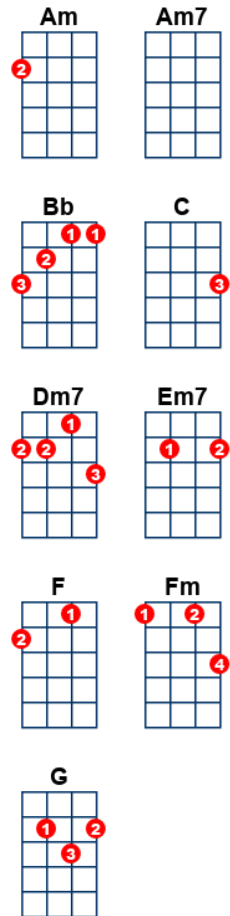

Magic

key:C, artist:Pilot writer: William Lyall, David Paton

<https://www.youtube.com/watch?v=MzIK0OGpIRs>

thanks to the Jersey Ukulele Club

C Em7 Am Dm7 Am F G C Bb

C
Ho, ho, ho

Em7 Dm7
It's magic, you know

G C
Never believe it's not so

Em7 Dm7
It's magic, you know

G Fm C Bb
Never believe, it's not so

C
Never been awake

Em7 Am7
Never seen a day break

Dm7 F G
Leaning on my pillow in the mor- -ning

C
Lazy day in bed

Em7 Am7
Music in my head

Dm7 F G C Bb
Crazy music playing in the mor- -ning ... light ...

C
Ho, ho, ho

Em7 Dm7
It's magic, you know

G C
Never believe it's not so

Em7 Dm7
It's magic, you know

G Fm C Bb
Never believe, it's not so

C
I love my sunny day

Em7 **Am7**
Dream of far a- -way

Dm7 **F** **G**
Dreaming on my pillow in the mor- -ning

C
Never been awake

Em7 **Am7**
Never seen a day break

Dm7 **F** **G** **C** **Bb**
Leaning on my pillow in the mor- -ning ... light ...