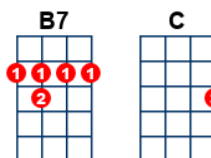

# New York Mining Disaster 1941

key:Em, artist:Bee Gees writer:Barry and Robin Gibbs

<https://www.youtube.com/watch?v=WRgn2AlKmiI> But in G#m

**Em**  
In the event of something happening to me

There is something I would like you all to **A7** see

It's just a **D** photograph of someone that I **Em A7** knew

Have you **D** seen my **G** wife Mr **D** Jones?

Do you know what it's **G** like on the **C** outside?

Don't go talking too **Am** loud you'll cause a **B7** landslide

**Em**  
Mr Jones

**Em**  
I keep straining my ears to hear a sound

Maybe someone is digging underground **A7**

Or have they **D** given up and all gone home to **Em** bed?

Thinking **A7** those who once existed must be **D C** dead?

Have you **D** seen my **G** wife Mr **D** Jones?

Do you know what it's **G** like on the **C** outside?

Don't go talking too **Am** loud you'll cause a **B7** landslide

**Em**  
Mr Jones

**Em**

In the event of something happening to me