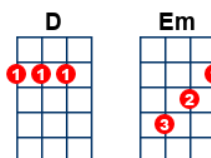

# New York Mining Disaster 1941

key:Em, artist:Bee Gees writer:Barry and Robin Gibbs

<https://www.youtube.com/watch?v=WRgn2AlKmiI> But in G#m

**Em**  
In the event of something happening to me

There is something I would like you all to **A7** see

It's just a **D** photograph of someone that I **Em A7** knew

Have you **D** seen my **G** wife Mr **D** Jones?

Do you know what it's **G** like on the **C** outside?

Don't go talking too **Am** loud you'll cause a **B7** landslide

**Em**  
Mr Jones

**Em**  
I keep straining my ears to hear a sound

Maybe someone is digging underground **A7**

Or have they **D** given up and all gone home to **Em** bed?

Thinking **A7** those who once existed must be **D C** dead?

Have you **D** seen my **G** wife Mr **D** Jones?

Do you know what it's **G** like on the **C** outside?

Don't go talking too **Am** loud you'll cause a **B7** landslide

**Em**  
Mr Jones

**Em**

In the event of something happening to me