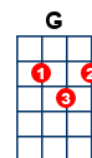

# New York Mining Disaster 1941

key:Em, artist:Bee Gees writer:Barry and Robin Gibbs

<https://www.youtube.com/watch?v=WRgn2AlKmiI> But in G#m

**Em**  
In the event of something happening to me

There is something I would like you all to **A7** see

It's just a **D** photograph of someone that I **Em A7** knew

Have you **D** seen my **G** wife Mr **D** Jones?

Do you know what it's **G** like on the **C** outside?

Don't go talking too **Am** loud you'll cause a **B7** landslide

**Em**  
Mr Jones

**Em**  
I keep straining my ears to hear a sound

Maybe someone is digging underground **A7**

Or have they **D** given up and all gone home to **Em** bed?

Thinking **A7** those who once existed must be **D C** dead?

Have you **D** seen my **G** wife Mr **D** Jones?

Do you know what it's **G** like on the **C** outside?

Don't go talking too **Am** loud you'll cause a **B7** landslide

**Em**  
Mr Jones

**Em**

In the event of something happening to me