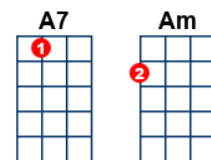

# New York Mining Disaster 1941

key:Em, artist:Bee Gees writer:Barry and Robin Gibbs

<https://www.youtube.com/watch?v=WRgn2AlKmiI> But in G#m

**Em**  
In the event of something happening to me

There is something I would like you all to **A7** see

It's just a **D** photograph of someone that I **Em A7** knew

Have you **D** seen my **G** wife Mr **D** Jones?

Do you know what it's **G** like on the **C** outside?

Don't go talking too **Am** loud you'll cause a **B7** landslide

**Em**  
Mr Jones

**Em**  
I keep straining my ears to hear a sound

Maybe someone is digging underground **A7**

Or have they **D** given up and all gone home to **Em** bed?

Thinking **A7** those who once existed must be **D C** dead?

Have you **D** seen my **G** wife Mr **D** Jones?

Do you know what it's **G** like on the **C** outside?

Don't go talking too **Am** loud you'll cause a **B7** landslide

**Em**  
Mr Jones

**Em**

In the event of something happening to me