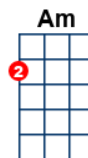

Nights in White Satin

key:Em, artist:The Moody Blues writer:Justin Heyward

The Moody Blues - <https://www.youtube.com/watch?v=dVPioV9AtM4>

Intro (first 2 lines) : **Em D Em D Em D Em D**

Em D Em D
Nights in white satin, never reaching the end

Em D Em D
oooohhh, how I love you."

Em D Em D
Gazing at people, some hand in hand,

C G F Em
Just what I'm going through, they can't understand.

Em D Em D
Some try to tell me, thoughts they cannot defend,

C G F Em
Just what you want to be, you'll be in the end.

A C
"Cause I love you, yes I love you, oooohhh,

Em D Em D Em
how I love you."

Solo:

Em D C B7 Em D C B7 Em C Em C

Am B7 Am B7 Em D C Em
(hold)

Em **D** **Em** **D**
Nights in white satin, never reaching the end

C **G** **F** **Em**
Letters I've written, never meaning to send.

Em **D** **Em** **D**
Beauty I've always missed, with these eyes before,

C **G** **F** **Em**
Just what the truth is, I can't say any more