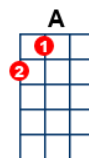

Nights in White Satin

key:Em, artist:The Moody Blues writer:Justin Heyward

The Moody Blues - <https://www.youtube.com/watch?v=dVPioV9AtM4>

Intro (first 2 lines) : **Em D Em D Em D Em D**

Em D Em D
Nights in white satin, never reaching the end

Em D Em D
oooohhh, how I love you."

Em D Em D
Gazing at people, some hand in hand,

C G F Em
Just what I'm going through, they can't understand.

Em D Em D
Some try to tell me, thoughts they cannot defend,

C G F Em
Just what you want to be, you'll be in the end.

A C
"Cause I love you, yes I love you, oooohhh,

Em D Em D Em
how I love you."

Solo:

Em D C B7 Em D C B7 Em C Em C

Am B7 Am B7 Em D C Em
(hold)

Em **D** **Em** **D**
Nights in white satin, never reaching the end

C **G** **F** **Em**
Letters I've written, never meaning to send.

Em **D** **Em** **D**
Beauty I've always missed, with these eyes before,

C **G** **F** **Em**
Just what the truth is, I can't say any more