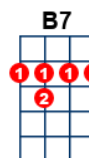

Nights in White Satin

key:Em, artist:The Moody Blues writer:Justin Heyward

The Moody Blues - <https://www.youtube.com/watch?v=dVPioV9AtM4>

Intro (first 2 lines) : **Em D Em D Em D Em D**

Em D Em D
Nights in white satin, never reaching the end

Em D Em D
oooohhh, how I love you."

Em D Em D
Gazing at people, some hand in hand,

C G F Em
Just what I'm going through, they can't understand.

Em D Em D
Some try to tell me, thoughts they cannot defend,

C G F Em
Just what you want to be, you'll be in the end.

A C
"Cause I love you, yes I love you, oooohhh,

Em D Em D Em
how I love you."

Solo:

Em D C B7 Em D C B7 Em C Em C

Am B7 Am B7 Em D C Em
(hold)

Em **D** **Em** **D**
Nights in white satin, never reaching the end

C **G** **F** **Em**
Letters I've written, never meaning to send.

Em **D** **Em** **D**
Beauty I've always missed, with these eyes before,

C **G** **F** **Em**
Just what the truth is, I can't say any more