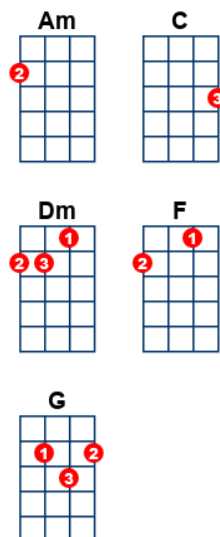

Ruby, Don't Take Your Love to Town

key:C, artist:Kenny Rogers writer:Mel Tillis

Kenny Rogers - <https://www.youtube.com/watch?v=tDOznxiEcdM>

C
(count of 7)

You've painted up your lips and rolled and
curled your tinted hair

C
Ruby are you contemplating

F **G**
going out somewhere

Dm
The shadow on the wall tells me

G **Dm**
the sun is going down

C F Am Dm Dm
Oh Ruby- y- y *

C
Don't take your love to town

Dm **C**
It wasn't me that started that old crazy Asian war

Dm **F** **G**
But I was proud to go and do my patriotic chore

Dm **G** **Dm**
And yes, it's true that I'm not the man I used to be

C F Am Dm Dm
Oh Ruby- y- y *

C
I still need some company

C **F** **G** **Dm**
It's hard to love a man whose legs are bent and paralyzed

C
and she wants and the needs of a woman of your age

F **G**
Ruby, I realize