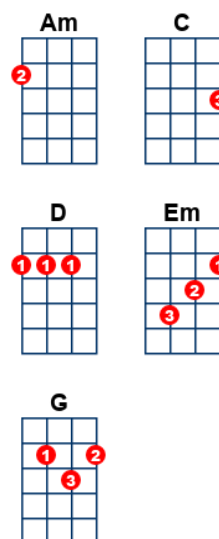

Ruby, Don't Take Your Love to Town

key:G, artist:Kenny Rogers writer:Mel Tillis

Kenny Rogers - <https://www.youtube.com/watch?v=tDOznxiEcdM>

G
(count of 7)

You've painted up your lips and rolled and
curled your tinted hair

G
Ruby are you contemplating

C **D**
going out somewhere

Am
The shadow on the wall tells me

D **Am**
the sun is going down

G C Em Am Am
Oh Ruby- y- y *

G
Don't take your love to town

Am **G**
It wasn't me that started that old crazy Asian war

Am **C** **D**
But I was proud to go and do my patriotic chore

Am **D** **Am**
And yes, it's true that I'm not the man I used to be

G C Em Am Am
Oh Ruby- y- y *

G
I still need some company

G **C** **D** **Am**
It's hard to love a man whose legs are bent and paralyzed

G
and she wants and the needs of a woman of your age

C **D**
Ruby, I realize

But it **Am** won't be long I've heard them say **D** until I'm not around **Am**

Oh **G C Em Am Am** Ruby- y- y *

Don't take your love to **G** town