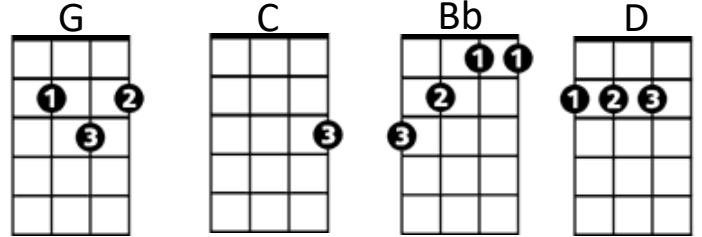

Spirit in the Sky (Norman Greenbaum) UBA version

Intro: G C Bb / G Bb C

G

When I die and they lay me to rest

C

Gonna go to the place that's the best

G

When I lay me down to die

D

G

Goin' on up to the spirit in the sky

Chorus:

G

Goin' on up to the spirit in the sky

C

That's where I'm gonna go when I die

G

When I die and they lay me to rest

D

G

I'm gonna go to the place that's the best

G C Bb / G Bb C

G

Prepare yourself you know it's a must

G

He's gonna set me up with the spirit in the sky

(Chorus)

D

G

2X

I'm gonna go to the place that's the best