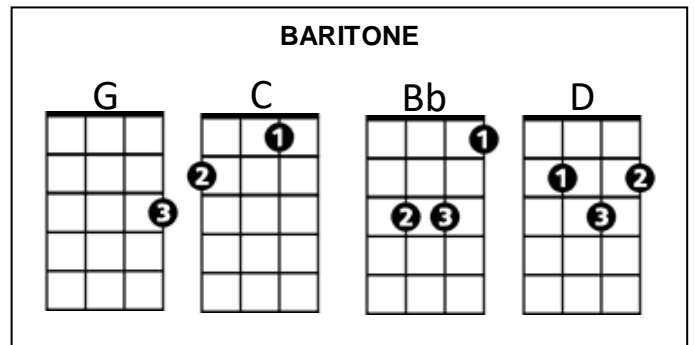

Spirit in the Sky (Norman Greenbaum) UBA version

Intro: G C Bb / G Bb C

G

When I die and they lay me to rest

C

Gonna go to the place that's the best

G

When I lay me down to die

D

G

Goin' on up to the spirit in the sky

Chorus:

G

Goin' on up to the spirit in the sky

C

That's where I'm gonna go when I die

G

He's gonna set me up with the spirit in the sky

(Chorus)

D

G

2X

I'm gonna go to the place that's the best